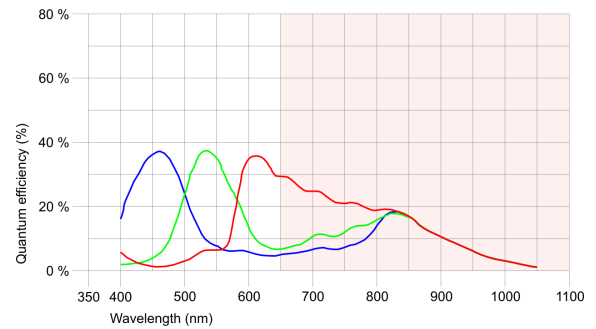

UI-1550RE-C-HQ

Specification

Sensor

Sensor Technology	CMOS Color
Manufacturer	Aptina
Resolution (h x v)	1600 x 1200
Color depth (sensor)	8 bit
Color depth (camera)	8 bit
Pixel Class	2 MP
Sensor Size	1/3"
Shutter	Rolling shutter
max. fps in Freerun Mode	18.3
Binning Modes	Color
Subsampling Modes	Color
Sensor Model	MT9D131STC
Pixel size	2.8 μ m
Optical Size	4.480 mm x 3.360 mm

Design

Interface	USB 2
Lens Mount	C-Mount
I/O In	1 x Opto
I/O Out	1 x Opto
I/O RS-232	-
I/O GPIO	-
I/O I2C	-
Protection Class	IP65/67
Dimensions H/W/L	41.0 mm x 41.0 mm x 40.5 mm
Mass	140 g
Power supply	USB Cable