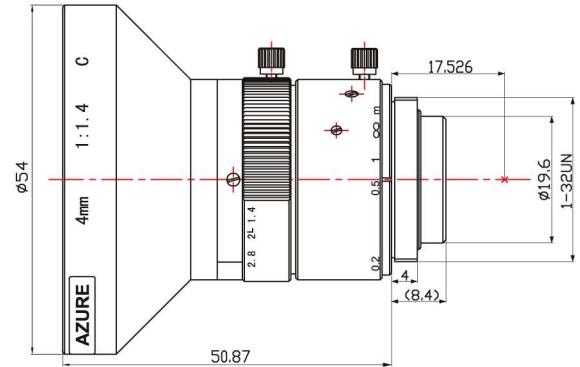

5
Mega-Pixel

Manual Iris

C-mount

Item No	AZURE-0414M5M
Resolution	5 mega-pixel
Focal length	4mm
Back Focus	10.342mm
Mount	C
F/NO	1.4
Format	1/2"
Iris Type	Manual Iris
Angle of View	85°
Distortion	<1.5%
Focusing range	∞ ~ 0.1m
Dimension	∅ 54 × 50.87mm
Filter Thread	M52.0 × 0.75mm

Applicable camera
(Model)

1"	<input type="checkbox"/>
2/3"	<input type="checkbox"/>
1/2"	<input checked="" type="checkbox"/>
1/3"	<input type="checkbox"/>
1/4"	<input type="checkbox"/>