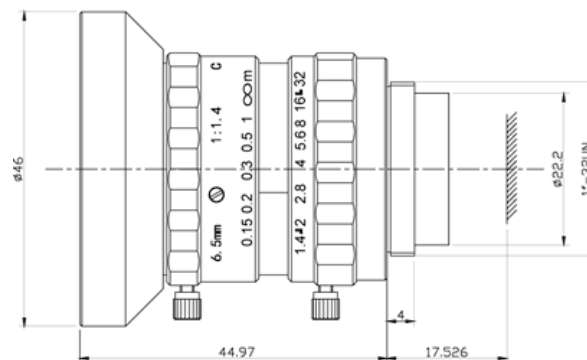

AZURE-0614MLM

SPECIFICATIONS

Resolution:	100lp/mm(2MP)
Format :	1 "
Mount :	C
Focal Length :	6.5mm
F/No :	F1.4~F16
Back Focus :	9.33mm
Iris Type :	Manual Iris
Angle of View :	112°
Distortion :	<-19%
Focusing Range:	∞~0.15m
Filter Thread:	M43x 0.75
Dimension :	∅46× 43.97mm
Weight:	130g

Dimension

MTF Curves