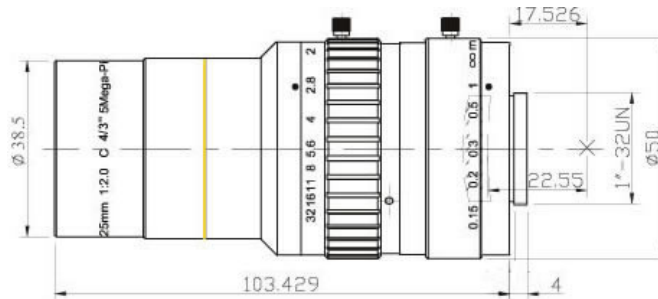

AZURE-2520MX5M

SPECIFICATIONS

Resolution:	150lp/mm(5MP)
Format :	4/3"
Mount :	C
Focal Length :	25mm
F/No:	F2.0~F32
Back Focus:	22.55mm
Iris Type :	Manual Iris
Angle of View (V) :	47°
Distortion :	<0.2%
Focusing range :	∞ ~ 0.15m
Coating Wavelength:	400nm~950nm
Filter thread :	M35.5x 0.5mm
Dimension :	∅ 38.5 x 103.429mm
Weight :	690g

Dimension

MTF Curves