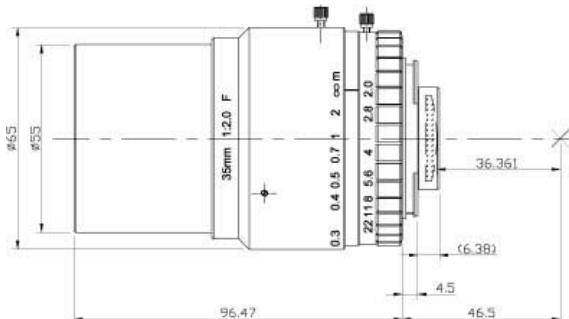

SPECIFICATIONS

Phone +66 87 803 1661 | www.imRNasia.com | sale@imRNasia.com

Resolution:	40lp/mm(10MP)
Format:	43mm
Mount :	F
Focal Length :	35mm
F/No:	F2.0~F22
Back Focus :	36.36mm
Iris Type :	Manual Iris
Angle of View(D)	71°
Distortion :	<-0.25%
Focusing Range:	∞ ~ 0.3m
Filter Thread:	M52x 0.75
Dimension:	∅ 35x 96.47
Weight:	611g

Dimension

MTF Curves