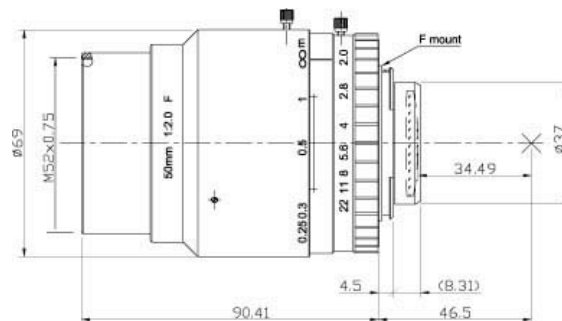

SPECIFICATIONS

Phone +66 87 803 1661 | www.imRNasia.com | sale@imRNasia.com

Resolution:	50lp/mm(10MP)
Format:	43mm
Mount :	F
Focal Length :	50mm
F/No:	F2.0~F22
Back Focus :	34.49mm
Iris Type :	Manual Iris
Angle of View(D)	44.7°
Distortion :	<0.15%
Focusing Range:	∞ ~ 0.25m
Filter Thread:	M52x 0.75
Dimension:	∅ 72x 90.4
Weight:	732g

Dimension

MTF Curves