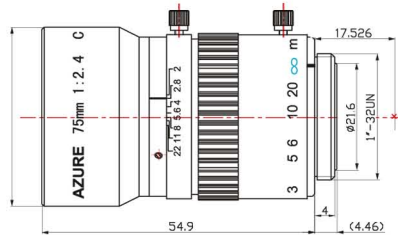

2.0Mega-pixel Lens

2/3"Format Manual Iris Fixed Lens

2/3"Format

Manual Iris

C-Mount

Item No	AZURE-7524MM	
Resolution	100lp/mm (2MP)	
Format	2/3"	
Mount	C	
Focal Length	75mm	
F / No	F2.4~F22	
Back Focus	17.14mm	
Iris Type	Manual Iris	
Horizontal Angle	2/3" format	6.72°
	1/2" format	4.89°
	1/3" format	3.67°
	1/4" format	2.75°
Distortion	<0.6%	
Focusing Range	∞ ~ 1m	
Design Wavelength	400nm~950nm	
Filter Thread	M34 × 0.5	
Dimension	∅ 36 × 54.9mm	
Weight	140g	