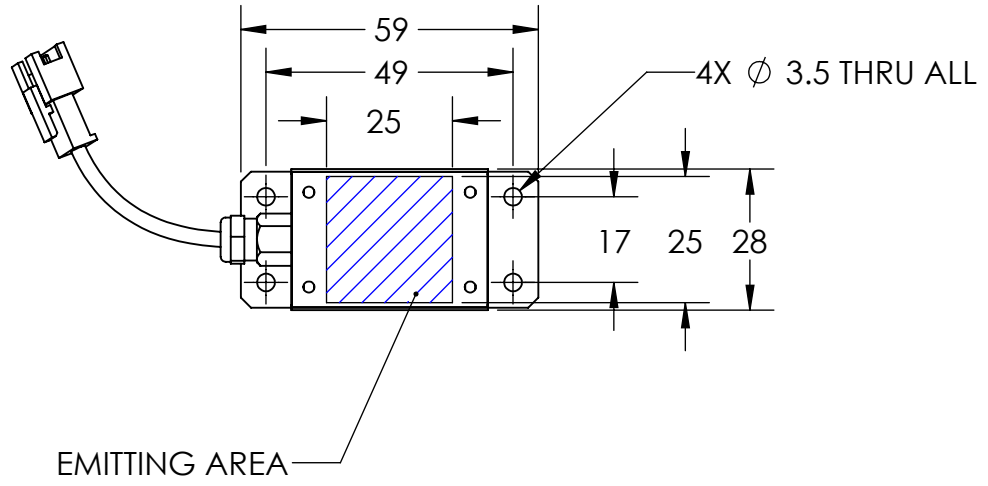

REVISIONS				
ZONE	REV.	DESCRIPTIONS	DATE	APP.

COLOR	WAVE LENGHT
RED:	620nm
GREEN:	525nm
BLUE:	470nm
WHITE:	--
IR 850:	850nm
IR 940:	940nm
UV:	380-385nm
RGB:	620nm/525nm/470nm

DESIGN BY	KB TAN	UNIT: MM	PRODUCT SERIES: BKM4 SERIES				
CHECK BY	KB TAN						
DATE	08/01/2016	REVISION: 01	TITLE	DRAWING LAYOUT	COLOUR:	-	-
MATERIAL	-	SCALE: 2 : 3	PART NO	BKM4-025-X	VOLTAGE:	-	-
FINISHING	-		DWG NO	-	CURRENT:	-	-
QTY	-				POWER:	-	-
					SHEET 1 OF 1		