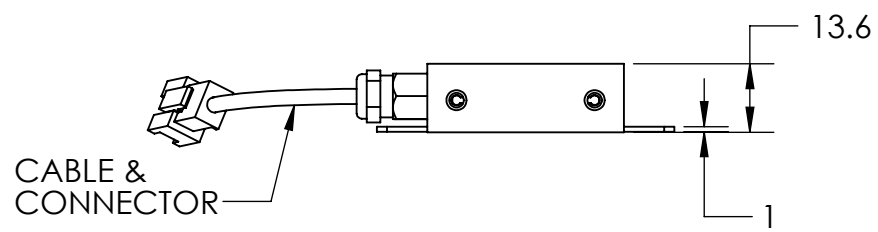

REVISIONS				
ZONE	REV.	DESCRIPTIONS	DATE	APP.

COLOR	WAVE LENGHT
RED:	620nm
GREEN:	525nm
BLUE:	470nm
WHITE:	--
IR 850:	850nm
IR 940:	940nm
UV:	380-385nm
RGB:	620nm/525nm/470nm

DESIGN BY	KB TAN	UNIT: MM	PRODUCT SERIES: BKM4 SERIES				
CHECK BY	KB TAN						
DATE	08/01/2016	REVISION: 01	TITLE	DRAWING LAYOUT	COLOUR:	-	-
MATERIAL	-	SCALE: 2 : 3	PART NO	BKM4-025-X	VOLTAGE:	-	-
FINISHING	-		DWG NO	-	CURRENT:	-	-
QTY	-				POWER:	-	-
					SHEET 1 OF 1		