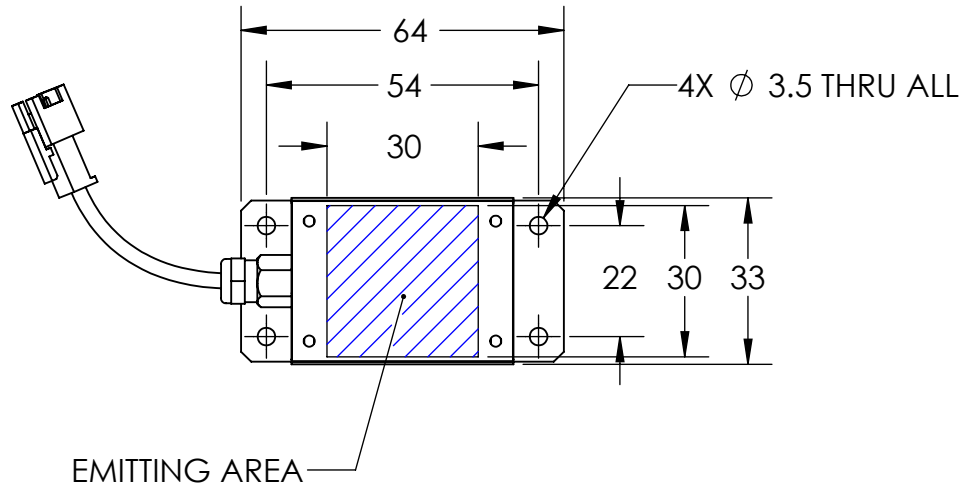

REVISIONS				
ZONE	REV.	DESCRIPTIONS	DATE	APP.

COLOR	WAVE LENGHT
RED:	620nm
GREEN:	525nm
BLUE:	470nm
WHITE:	--
IR 850:	850nm
IR 940:	940nm
UV:	380-385nm
RGB:	620nm/525nm/470nm

DESIGN BY	KB TAN	UNIT: MM	PRODUCT SERIES: BKM4 SERIES				
CHECK BY	KB TAN						
DATE	08/01/2016	REVISION: 01	TITLE	DRAWING LAYOUT	COLOUR:	-	-
MATERIAL	-	SCALE: 2 : 3	PART NO	BKM4-030-X	VOLTAGE:	-	-
FINISHING	-		DWG NO	-	CURRENT:	-	-
QTY	-				POWER:	-	-
							SHEET 1 OF 1