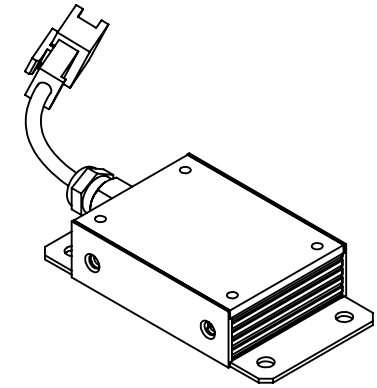

REVISIONS				
ZONE	REV.	DESCRIPTIONS	DATE	APP.

COLOR	WAVE LENGHT
RED:	620nm
GREEN:	525nm
BLUE:	470nm
WHITE:	--
IR 850:	850nm
IR 940:	940nm
UV:	380-385nm
RGB:	620nm/525nm/470nm

DESIGN BY	KB TAN	UNIT: MM	PRODUCT SERIES: BKM4 SERIES				
CHECK BY	KB TAN						
DATE	08/01/2016	REVISION: 01	TITLE	DRAWING LAYOUT	COLOUR:	-	-
MATERIAL	-	SCALE: 2 : 3	PART NO	BKM4-030-X	VOLTAGE:	-	-
FINISHING	-		DWG NO	-	CURRENT:	-	-
QTY	-				POWER:	-	-
							SHEET 1 OF 1