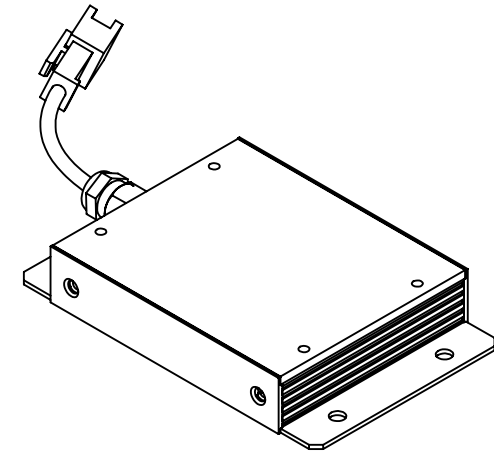

REVISIONS				
ZONE	REV.	DESCRIPTIONS	DATE	APP.

COLOR	WAVE LENGHT
RED:	620nm
GREEN:	525nm
BLUE:	470nm
WHITE:	--
IR 850:	850nm
IR 940:	940nm
UV:	380-385nm
RGB:	620nm/525nm/470nm

DESIGN BY	KB TAN	UNIT: MM	PRODUCT SERIES: BKM4 SERIES				
CHECK BY	KB TAN						
DATE	08/01/2016	REVISION: 01	TITLE	DRAWING LAYOUT	COLOUR:	-	-
MATERIAL	-	SCALE: 2 : 3	PART NO	BKM4-050-X	VOLTAGE:	-	-
FINISHING	-		DWG NO	-	CURRENT:	-	-
QTY	1				POWER:	-	-
						SHEET 1 OF 1	