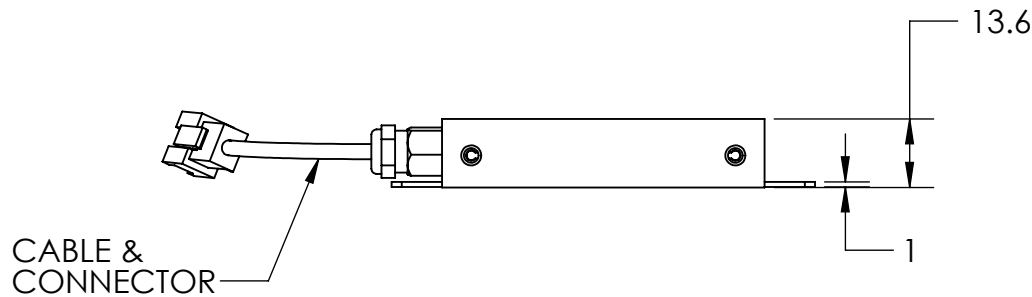

REVISIONS				
ZONE	REV.	DESCRIPTIONS	DATE	APP.

COLOR	WAVE LENGHT
RED:	620nm
GREEN:	525nm
BLUE:	470nm
WHITE:	--
IR 850:	850nm
IR 940:	940nm
UV:	380-385nm
RGB:	620nm/525nm/470nm

DESIGN BY	KB TAN	UNIT: MM	PRODUCT SERIES: BKM4 SERIES				
CHECK BY	KB TAN						
DATE	08/01/2016	REVISION: 01	TITLE	DRAWING LAYOUT	COLOUR:	-	-
MATERIAL	-	SCALE: 2 : 3	PART NO	BKM4-050-X	VOLTAGE:	-	-
FINISHING	-		DWG NO	-	CURRENT:	-	-
QTY	1				POWER:	-	-
						SHEET 1 OF 1	