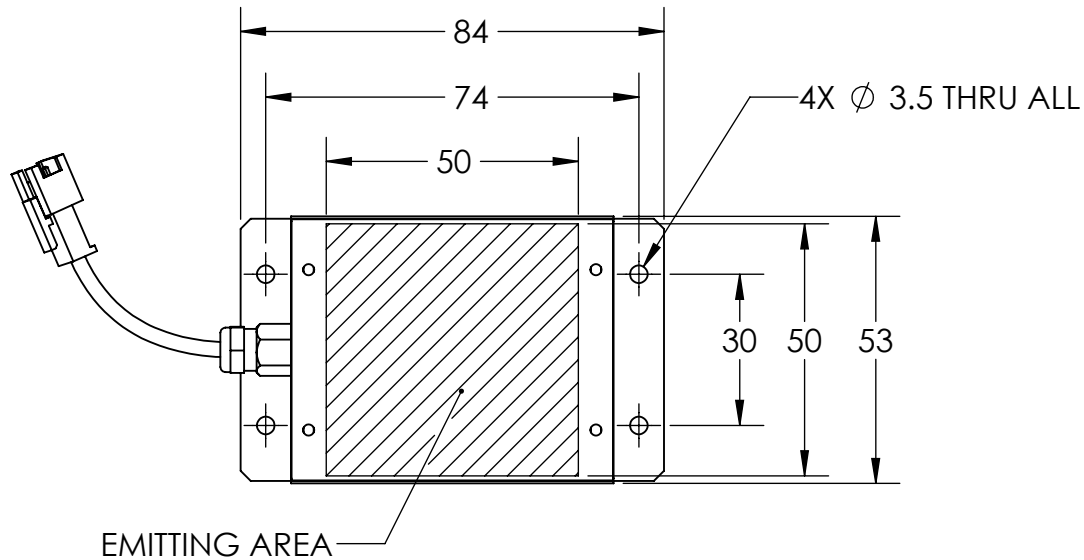

REVISIONS				
ZONE	REV.	DESCRIPTIONS	DATE	APP.

COLOR	WAVE LENGHT
RED:	620nm
GREEN:	525nm
BLUE:	470nm
WHITE:	--
IR 850:	850nm
IR 940:	940nm
UV:	380-385nm
RGB:	620nm/525nm/470nm

DESIGN BY	KB TAN	UNIT: MM	PRODUCT SERIES: BKM4 SERIES				
CHECK BY	KB TAN						
DATE	08/01/2016	REVISION: 01	TITLE	DRAWING LAYOUT	COLOUR:	-	-
MATERIAL	-	SCALE: 2 : 3	PART NO	BKM4-050-X	VOLTAGE:	-	-
FINISHING	-		DWG NO	-	CURRENT:	-	-
QTY	1				POWER:	-	-
						SHEET 1 OF 1	