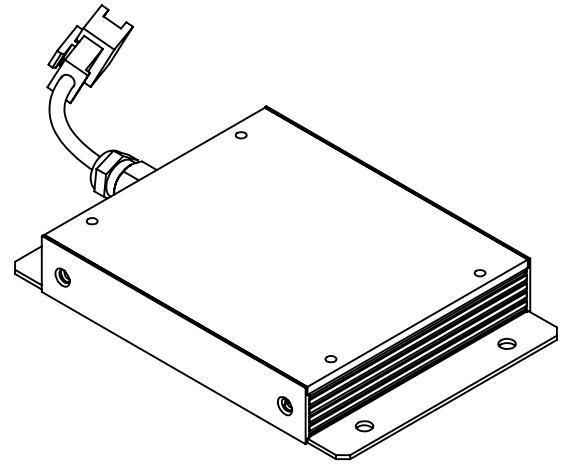

REVISIONS				
ZONE	REV.	DESCRIPTIONS	DATE	APP.

COLOR	WAVE LENGHT
RED:	620nm
GREEN:	525nm
BLUE:	470nm
WHITE:	--
IR 850:	850nm
IR 940:	940nm
UV:	380-385nm
RGB:	620nm/525nm/470nm

DESIGN BY	KB TAN	UNIT: MM	PRODUCT SERIES: BKM4 SERIES				
CHECK BY	KB TAN						
DATE	08/01/2016	REVISION: 01	TITLE	DRAWING LAYOUT	COLOUR:	-	-
MATERIAL	-	SCALE: 2 : 3	PART NO	BKM4-060-X	VOLTAGE:	-	-
FINISHING	-		DWG NO	-	CURRENT:	-	-
QTY	1				POWER:	-	-
						SHEET 1 OF 1	