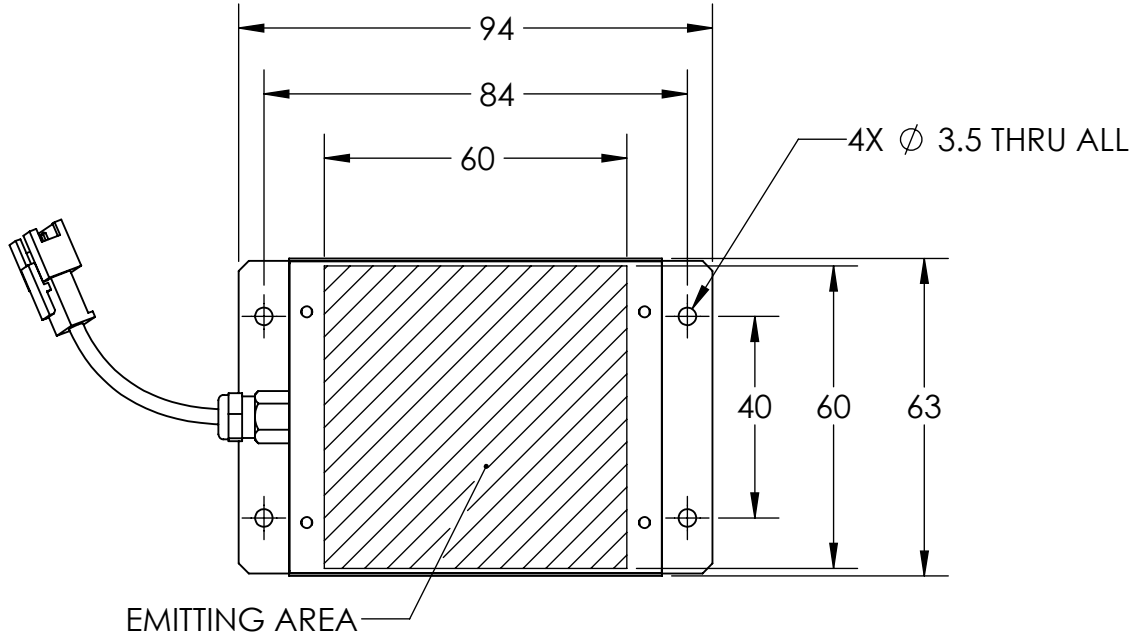

REVISIONS				
ZONE	REV.	DESCRIPTIONS	DATE	APP.

COLOR	WAVE LENGHT
RED:	620nm
GREEN:	525nm
BLUE:	470nm
WHITE:	--
IR 850:	850nm
IR 940:	940nm
UV:	380-385nm
RGB:	620nm/525nm/470nm

DESIGN BY	KB TAN	UNIT: MM	PRODUCT SERIES: BKM4 SERIES				
CHECK BY	KB TAN						
DATE	08/01/2016	REVISION: 01	TITLE	DRAWING LAYOUT	COLOUR:	-	-
MATERIAL	-	SCALE: 2 : 3	PART NO	BKM4-060-X	VOLTAGE:	-	-
FINISHING	-		DWG NO	-	CURRENT:	-	-
QTY	1				POWER:	-	-
						SHEET 1 OF 1	