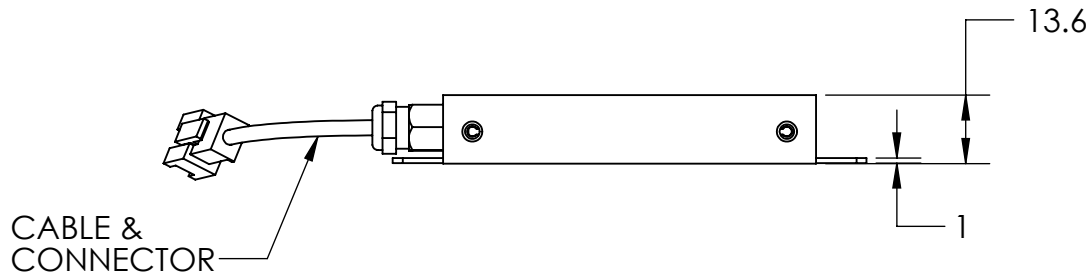

REVISIONS				
ZONE	REV.	DESCRIPTIONS	DATE	APP.

COLOR	WAVE LENGHT
RED:	620nm
GREEN:	525nm
BLUE:	470nm
WHITE:	--
IR 850:	850nm
IR 940:	940nm
UV:	380-385nm
RGB:	620nm/525nm/470nm

DESIGN BY	KB TAN	UNIT: MM	PRODUCT SERIES: BKM4 SERIES				
CHECK BY	KB TAN						
DATE	08/01/2016	REVISION: 01	TITLE	DRAWING LAYOUT	COLOUR:	-	-
MATERIAL	-	SCALE: 2 : 3	PART NO	BKM4-060-X	VOLTAGE:	-	-
FINISHING	-		DWG NO	-	CURRENT:	-	-
QTY	1				POWER:	-	-
						SHEET 1 OF 1	