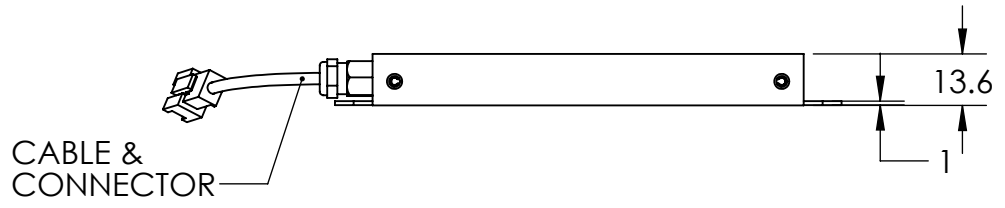

| REVISIONS | | | | |
|-----------|------|--------------|------|------|
| ZONE | REV. | DESCRIPTIONS | DATE | APP. |

| COLOR | WAVE LENGHT |
|---------|-------------------|
| RED: | 620nm |
| GREEN: | 525nm |
| BLUE: | 470nm |
| WHITE: | -- |
| IR 850: | 850nm |
| IR 940: | 940nm |
| UV: | 380-385nm |
| RGB: | 620nm/525nm/470nm |

| | | | | | | | |
|-----------|------------|-----------------|-----------------------------|----------------|--------------|---|---|
| DESIGN BY | KB TAN | UNIT: MM | PRODUCT SERIES: BKM4 SERIES | | | | |
| CHECK BY | KB TAN | | | | | | |
| DATE | 08/01/2016 | REVISION: 01 | TITLE | DRAWING LAYOUT | COLOUR: | - | - |
| MATERIAL | - | SCALE: 1:2 | PART NO | BKM4-100-X | VOLTAGE: | - | - |
| FINISHING | - | | DWG NO | - | CURRENT: | - | - |
| QTY | 1 | | | | POWER: | - | - |
| | | | | | SHEET 1 OF 1 | | |