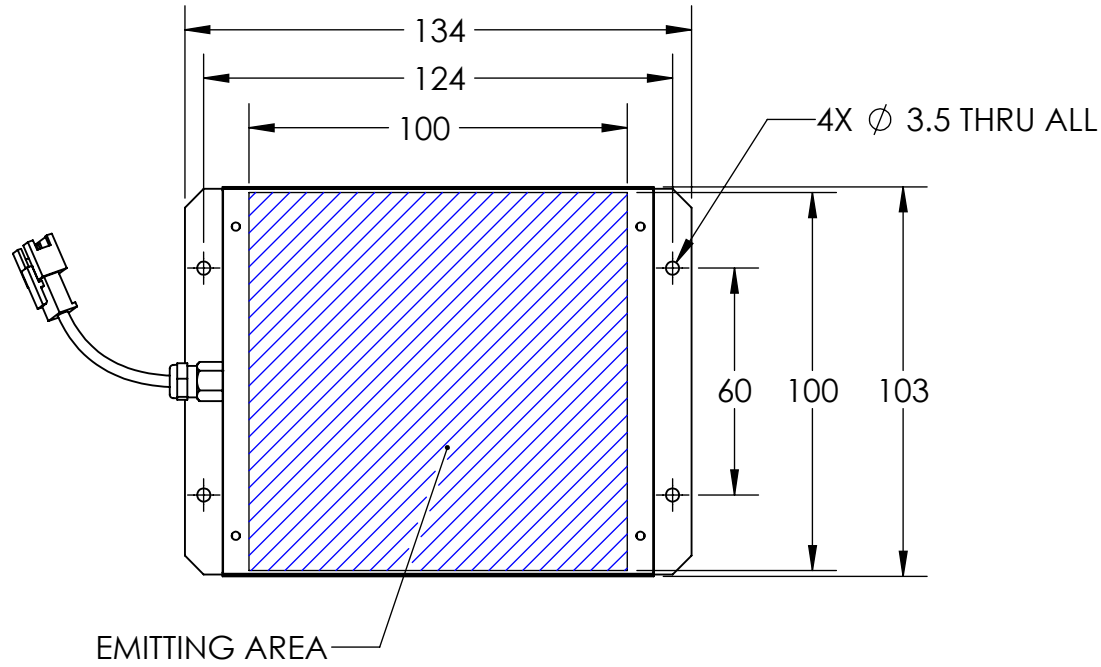

| REVISIONS | | | | |
|-----------|------|--------------|------|------|
| ZONE | REV. | DESCRIPTIONS | DATE | APP. |

| COLOR | WAVE LENGHT |
|---------|-------------------|
| RED: | 620nm |
| GREEN: | 525nm |
| BLUE: | 470nm |
| WHITE: | -- |
| IR 850: | 850nm |
| IR 940: | 940nm |
| UV: | 380-385nm |
| RGB: | 620nm/525nm/470nm |

| | | | | | | | |
|-----------|------------|-----------------|-----------------------------|----------------|--------------|---|---|
| DESIGN BY | KB TAN | UNIT: MM | PRODUCT SERIES: BKM4 SERIES | | | | |
| CHECK BY | KB TAN | | | | | | |
| DATE | 08/01/2016 | REVISION: 01 | TITLE | DRAWING LAYOUT | COLOUR: | - | - |
| MATERIAL | - | SCALE: 1:2 | PART NO | BKM4-100-X | VOLTAGE: | - | - |
| FINISHING | - | | DWG NO | - | CURRENT: | - | - |
| QTY | 1 | | | | POWER: | - | - |
| | | | | | SHEET 1 OF 1 | | |