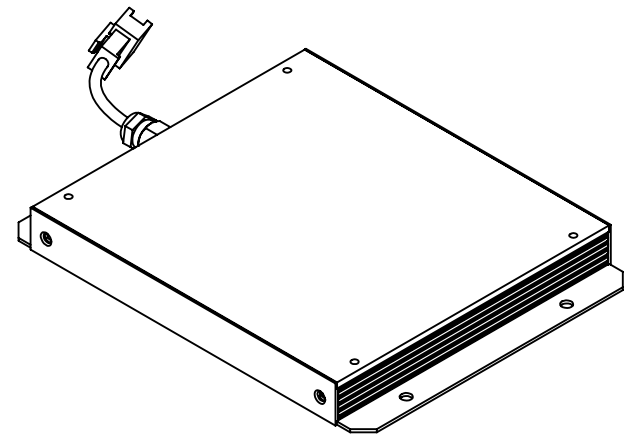

| REVISIONS | | | | |
|-----------|------|--------------|------|------|
| ZONE | REV. | DESCRIPTIONS | DATE | APP. |

| COLOR | WAVE LENGHT |
|---------|-------------------|
| RED: | 620nm |
| GREEN: | 525nm |
| BLUE: | 470nm |
| WHITE: | -- |
| IR 850: | 850nm |
| IR 940: | 940nm |
| UV: | 380-385nm |
| RGB: | 620nm/525nm/470nm |

| | | | | | | | |
|-----------|------------|-----------------|-----------------------------|----------------|--------------|---|---|
| DESIGN BY | KB TAN | UNIT: MM | PRODUCT SERIES: BKM4 SERIES | | | | |
| CHECK BY | KB TAN | | | | | | |
| DATE | 08/01/2016 | REVISION: 01 | TITLE | DRAWING LAYOUT | COLOUR: | - | - |
| MATERIAL | - | SCALE: 1:2 | PART NO | BKM4-100-X | VOLTAGE: | - | - |
| FINISHING | - | | DWG NO | - | CURRENT: | - | - |
| QTY | 1 | | | | POWER: | - | - |
| | | | | | SHEET 1 OF 1 | | |