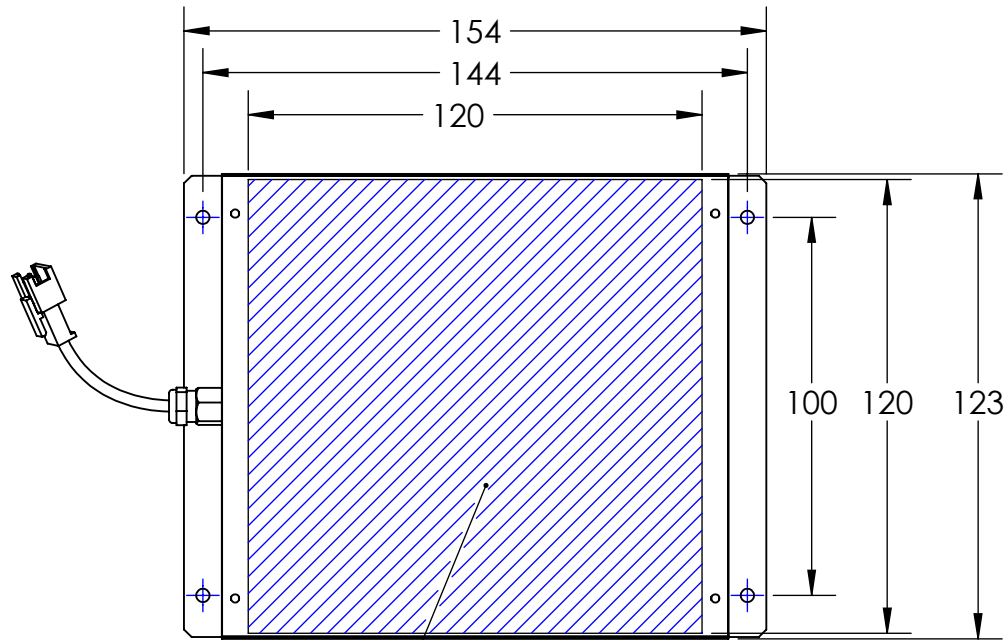

REVISIONS				
ZONE	REV.	DESCRIPTIONS	DATE	APP.

COLOR	WAVE LENGHT
RED:	620nm
GREEN:	525nm
BLUE:	470nm
WHITE:	--
IR 850:	850nm
IR 940:	940nm
UV:	380-385nm
RGB:	620nm/525nm/470nm

DESIGN BY	KB TAN
CHECK BY	KB TAN
DATE	08/01/2016
MATERIAL	-
FINISHING	-
QTY	1

UNIT:	MM
REVISION:	01
SCALE:	1 : 2

PRODUCT SERIES: BKM4 SERIES			
TITLE	DRAWING LAYOUT	COLOUR:	- - -
PART NO	BKM4-120-X	VOLTAGE:	- - -
DWG NO	-	CURRENT:	- - -
		POWER:	- - -
		SHEET 1 OF 1	