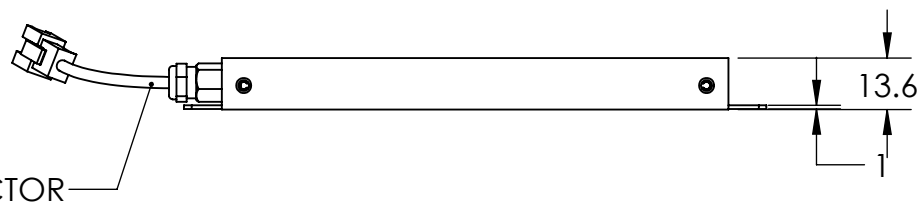

REVISIONS				
ZONE	REV.	DESCRIPTIONS	DATE	APP.

COLOR	WAVE LENGHT
RED:	620nm
GREEN:	525nm
BLUE:	470nm
WHITE:	--
IR 850:	850nm
IR 940:	940nm
UV:	380-385nm
RGB:	620nm/525nm/470nm

DESIGN BY	KB TAN
CHECK BY	KB TAN
DATE	08/01/2016
MATERIAL	-
FINISHING	-
QTY	1

UNIT:	MM
REVISION:	01
SCALE:	1 : 2

PRODUCT SERIES: BKM4 SERIES			
TITLE	DRAWING LAYOUT	COLOUR:	- - -
PART NO	BKM4-120-X	VOLTAGE:	- - -
DWG NO	-	CURRENT:	- - -
		POWER:	- - -
		SHEET 1 OF 1	