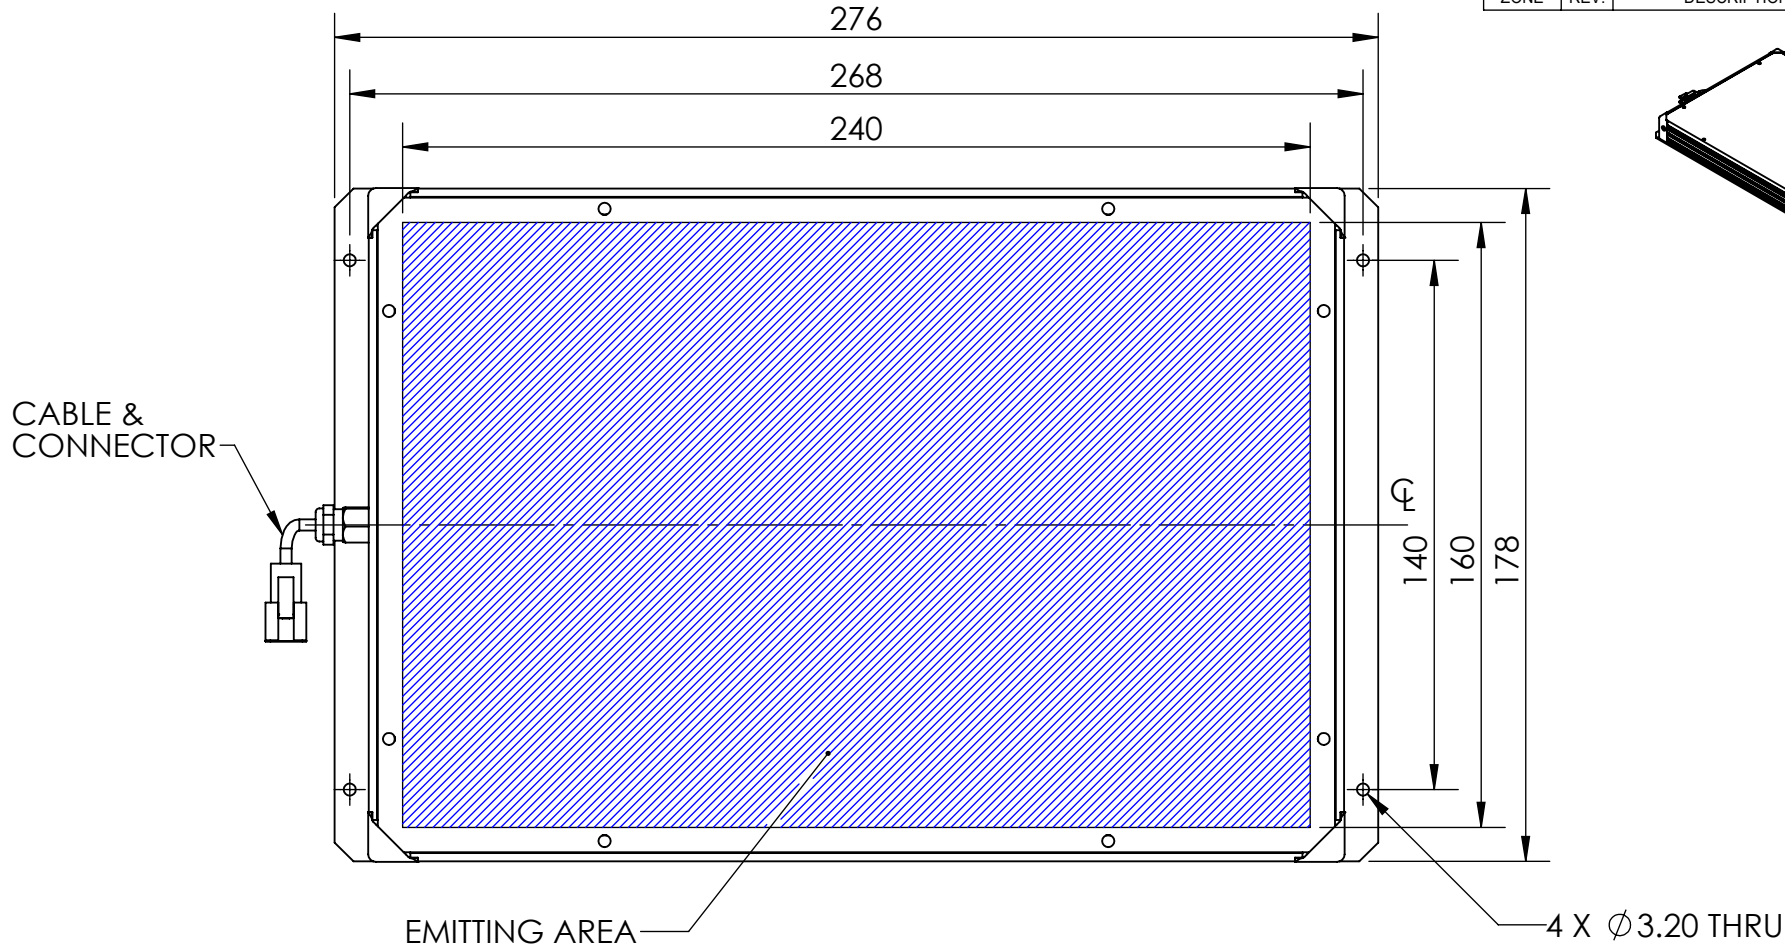

A

CABLE & CONNECTOR

EMITTING AREA

4 X Ø3.20 THRU

COLOR	WAVE LENGHT
RED:	630nm
GREEN:	525nm
BLUE:	470nm
WHITE:	--
IR 850:	850nm
IR 940:	940nm
UV:	375nm
RGB:	620nm/525nm/470nm

DESIGN BY	KB TAN	UNIT: MM	PRODUCT SERIES: BKM5 SERIES				
CHECK BY	KB TAN						
DATE	26/01/2016	REVISION:	TITLE	DRAWING LAYOUT	COLOUR:	-	-
MATERIAL	-	01	PART NO	BKM5-160-320-X	VOLTAGE:	-	-
FINISHING	-	SCALE:	DWG NO	-	CURRENT:	-	-
QTY	-	1:2			POWER:	-	-
						SHEET 1 OF 1	