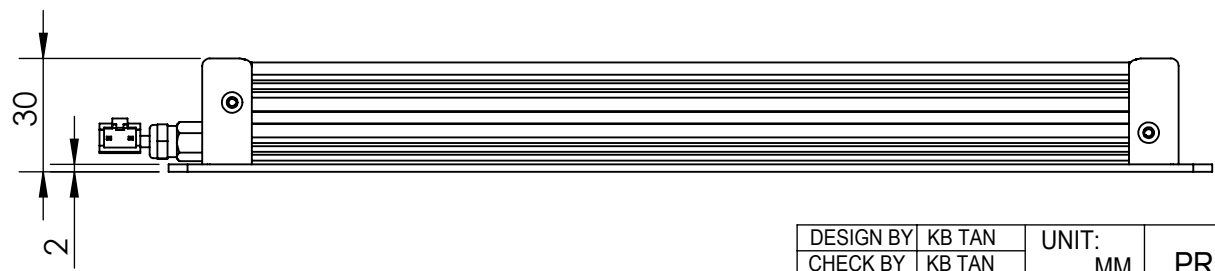

A

CABLE & CONNECTOR

EMITTING AREA

4 X Ø3.20 THRU

COLOR	WAVE LENGHT
RED:	630nm
GREEN:	525nm
BLUE:	470nm
WHITE:	--
IR 850:	850nm
IR 940:	940nm
UV:	375nm
RGB:	620nm/525nm/470nm

DESIGN BY	KB TAN	UNIT: MM	PRODUCT SERIES: BKM5 SERIES				
CHECK BY	KB TAN						
DATE	26/01/2016	REVISION:	TITLE	DRAWING LAYOUT	COLOUR:	-	-
MATERIAL	-	01	PART NO	BKM5-160-320-X	VOLTAGE:	-	-
FINISHING	-	SCALE:	DWG NO	-	CURRENT:	-	-
QTY	-	1:2			POWER:	-	-
						SHEET 1 OF 1	