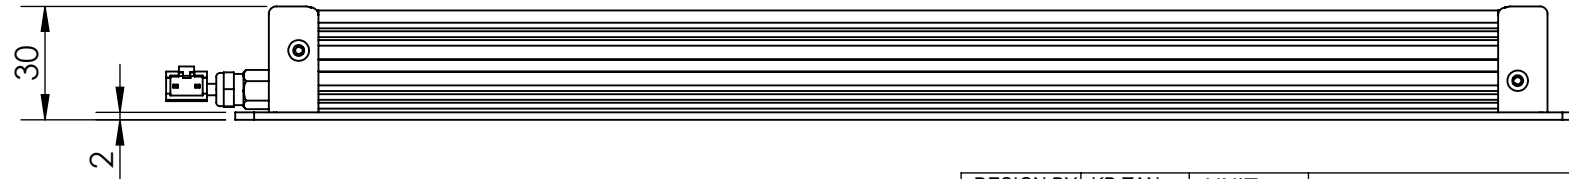

REVISIONS				
ZONE	REV.	DESCRIPTIONS	DATE	APP.

CABLE & CONNECTOR

EMITTING AREA

4 X Ø3.20 THRU

COLOR	WAVE LENGHT
RED:	630nm
GREEN:	525nm
BLUE:	470nm
WHITE:	--
IR 850:	850nm
IR 940:	940nm
UV:	375nm
RGB:	620nm/525nm/470nm

DESIGN BY	KB TAN	UNIT:	PRODUCT SERIES: BMK5 SERIES				
CHECK BY	KB TAN	MM					
DATE	26/01/2016	REVISION:					
MATERIAL	-	01	TITLE	DRAWING LAYOUT	COLOUR:	-	-
FINISHING	-	SCALE:	PART NO	BMK5-160X320-X	VOLTAGE:	-	-
QTY	-	1 : 2	DWG NO	-	CURRENT:	-	-
					POWER:	-	-
					SHEET 1 OF 1		