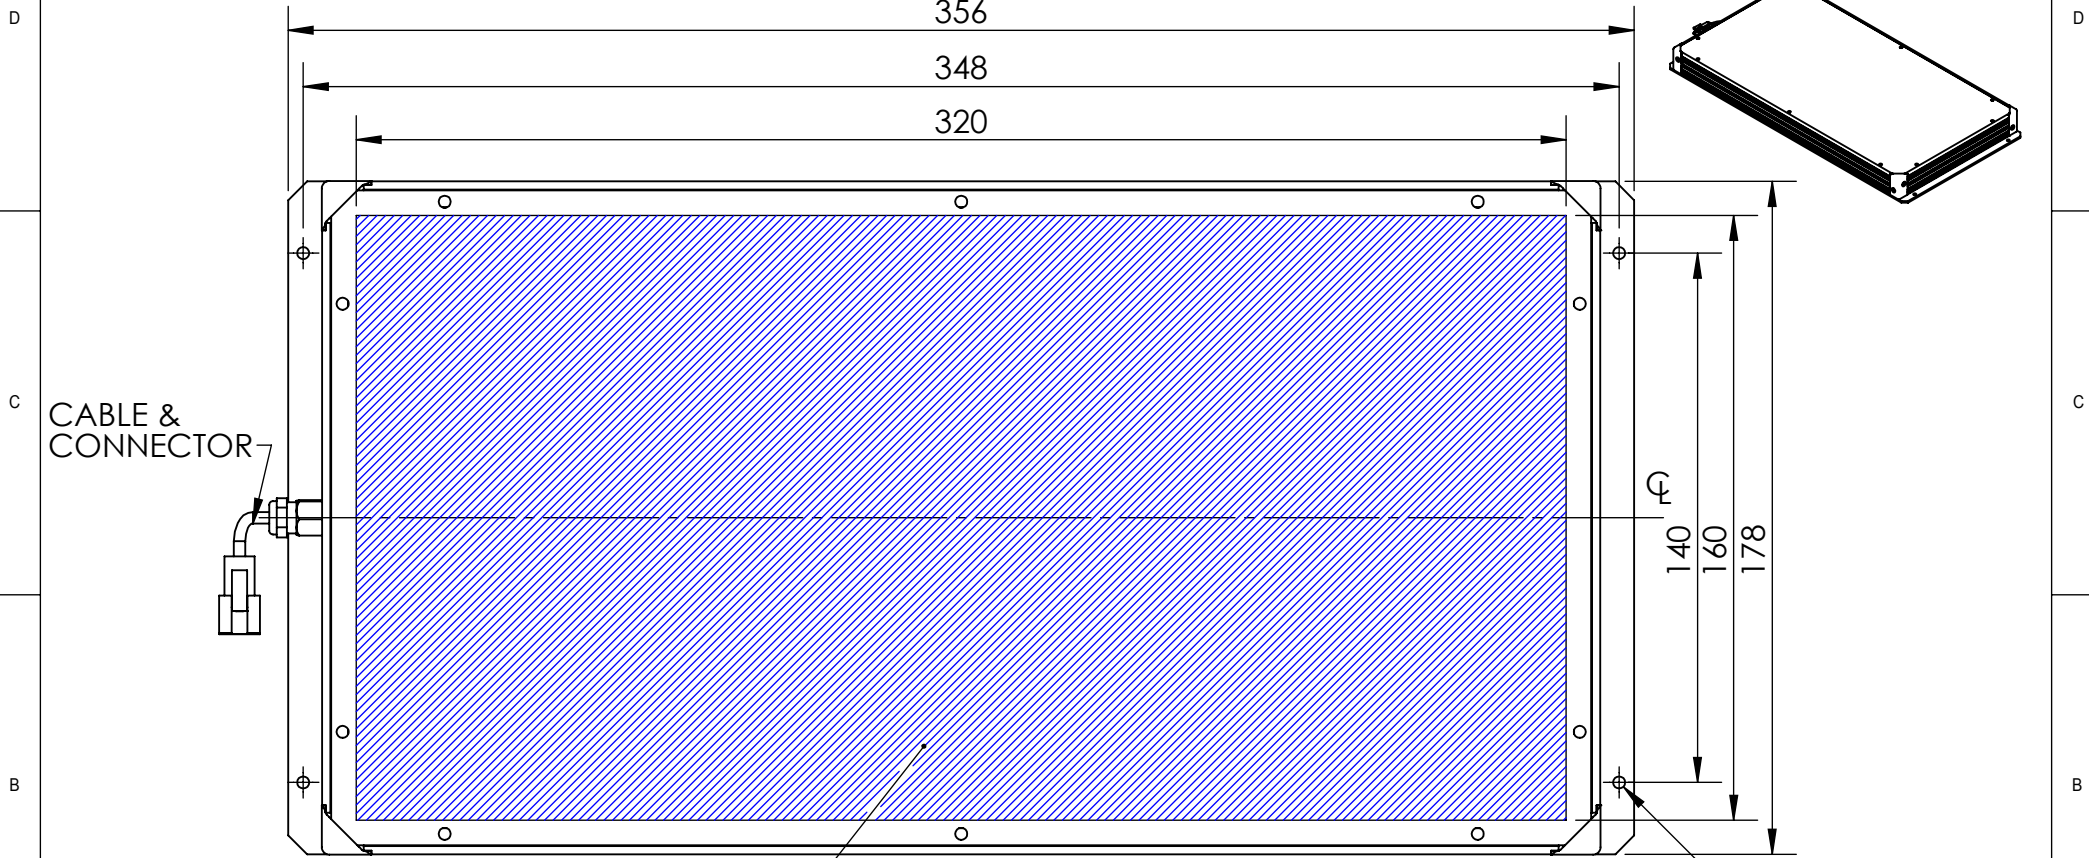

REVISIONS				
ZONE	REV.	DESCRIPTIONS	DATE	APP.

CABLE & CONNECTOR

EMITTING AREA

4 X Ø3.20 THRU

COLOR	WAVE LENGHT
RED:	630nm
GREEN:	525nm
BLUE:	470nm
WHITE:	--
IR 850:	850nm
IR 940:	940nm
UV:	375nm
RGB:	620nm/525nm/470nm

DESIGN BY	KB TAN	UNIT:	PRODUCT SERIES: BMK5 SERIES				
CHECK BY	KB TAN	MM					
DATE	26/01/2016	REVISION:					
MATERIAL	-	01	TITLE	DRAWING LAYOUT	COLOUR:	-	-
FINISHING	-	SCALE:	PART NO	BMK5-160X320-X	VOLTAGE:	-	-
QTY	-	1 : 2	DWG NO	-	CURRENT:	-	-
					POWER:	-	-
					SHEET 1 OF 1		