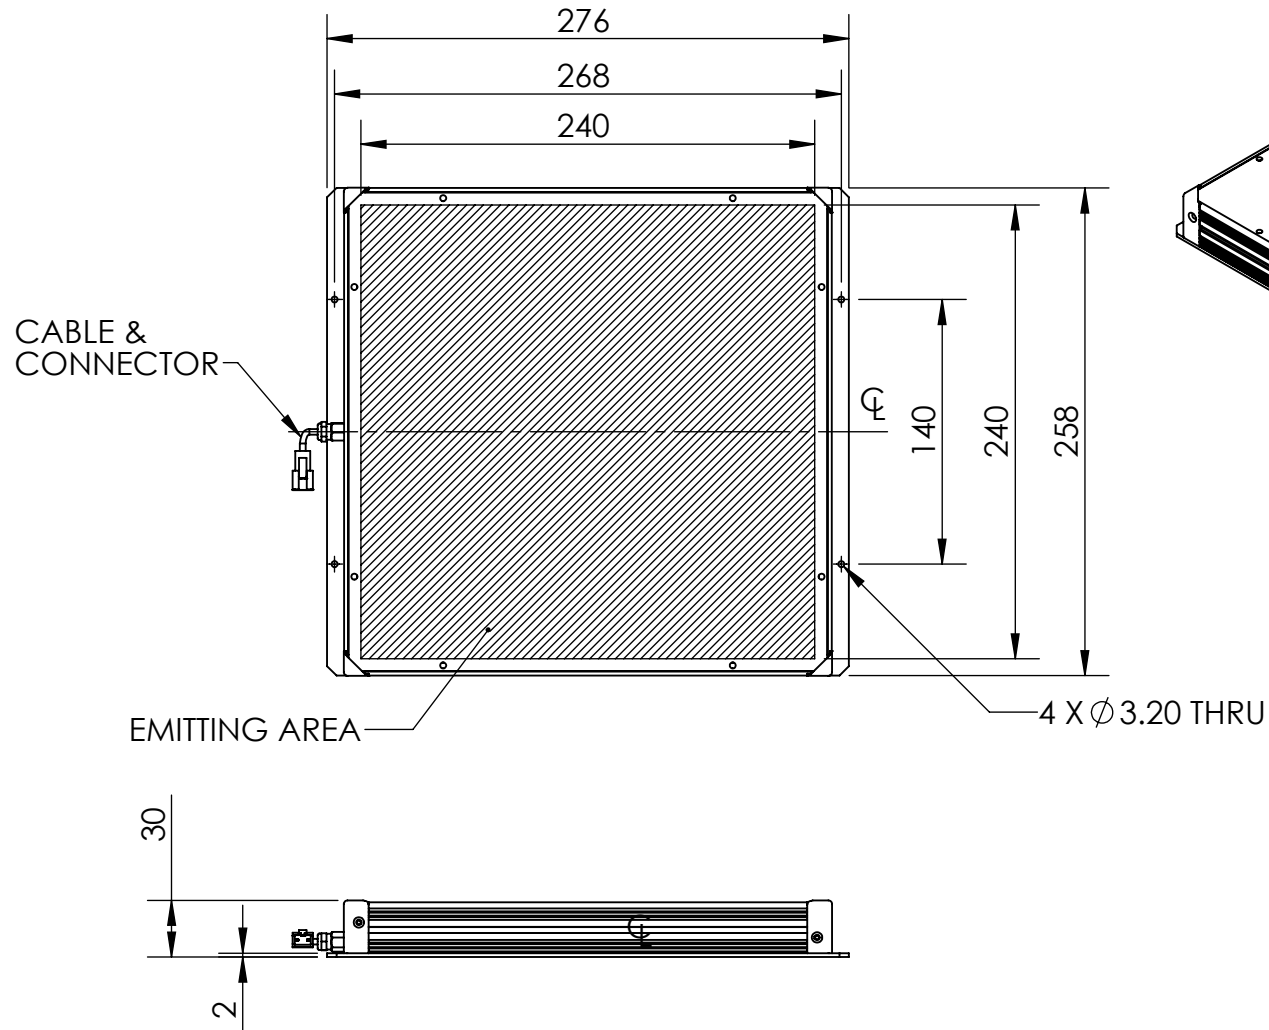

REVISIONS				
ZONE	REV.	DESCRIPTIONS	DATE	APP.

DESIGN BY	KB TAN	UNIT: MM	PRODUCT SERIES: BHLX3 SERIES		
CHECK BY	KB TAN				
DATE	13/01/2016	REVISION: 01	TITLE	DRAWING LAYOUT	COLOUR: - -
MATERIAL	-	SCALE: 1 : 4	PART NO	BKM5-240X240-X	VOLTAGE: - -
FINISHING	-		DWG NO	-	CURRENT: - -
QTY	-				POWER: - -
					SHEET 1 OF 1