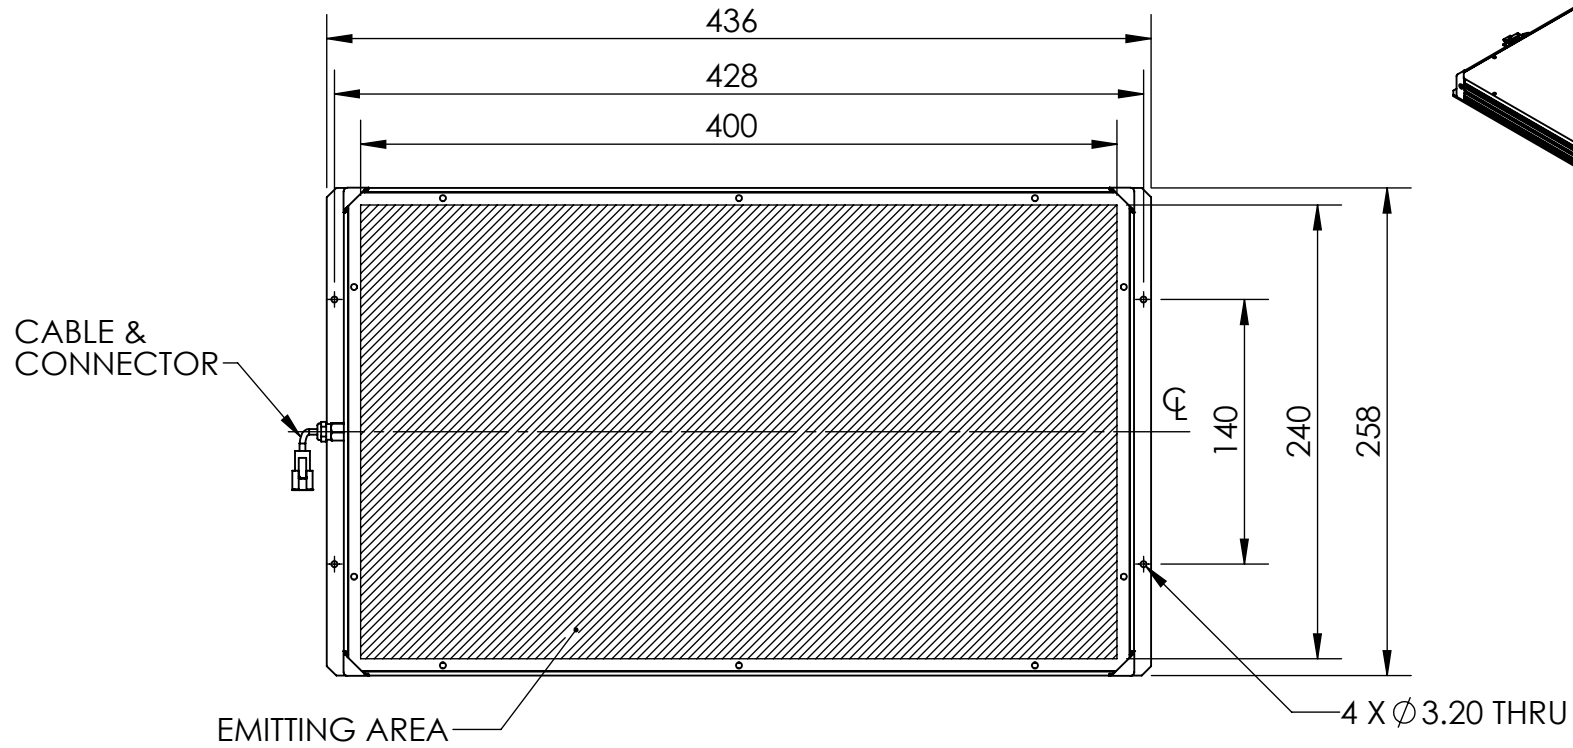

REVISIONS				
ZONE	REV.	DESCRIPTIONS	DATE	APP.

COLOR	WAVE LENGHT
RED:	630nm
GREEN:	525nm
BLUE:	470nm
WHITE:	--
IR 850:	850nm
IR 940:	940nm
UV:	375nm
RGB:	620nm/525nm/470nm

DESIGN BY	KB TAN	UNIT: MM	PRODUCT SERIES: BKM5 SERIES				
CHECK BY	KB TAN						
DATE	26/01/2016	REVISION: 01	TITLE	DRAWING LAYOUT	COLOUR:	-	-
MATERIAL	-	SCALE: 1 : 4	PART NO	BKM5-240X400-X	VOLTAGE:	-	-
FINISHING	-		DWG NO	-	CURRENT:	-	-
QTY	-				POWER:	-	-
					SHEET 1 OF 1		