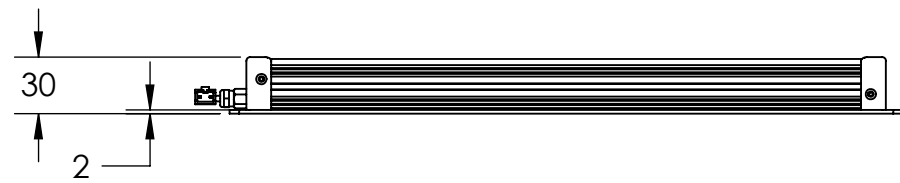

REVISIONS			
REV.	DESCRIPTIONS	EDIT BY	DATE:(d/m/y)

D
C
B
A

D
C
B
A

COLOR	WAVE LENGHT
RED:	630nm
GREEN:	525nm
BLUE:	470nm
WHITE:	--
IR 850:	850nm
IR 940:	940nm
UV:	375nm
RGB:	620nm/525nm/470nm

DESIGN BY	KB TAN	UNIT:	PRODUCT SERIES: BKM5 SERIES	
CHECK BY	KB TAN	MM		
DATE	13/01/2016	REVISION:	TITLE	DRAWING LAYOUT
MATERIAL	-	01	PART NO	BKM5-320X320-X
FINISHING	-	SCALE:	DWG NO	-
QTY	-	1 : 4	SHEET 1 OF 1	