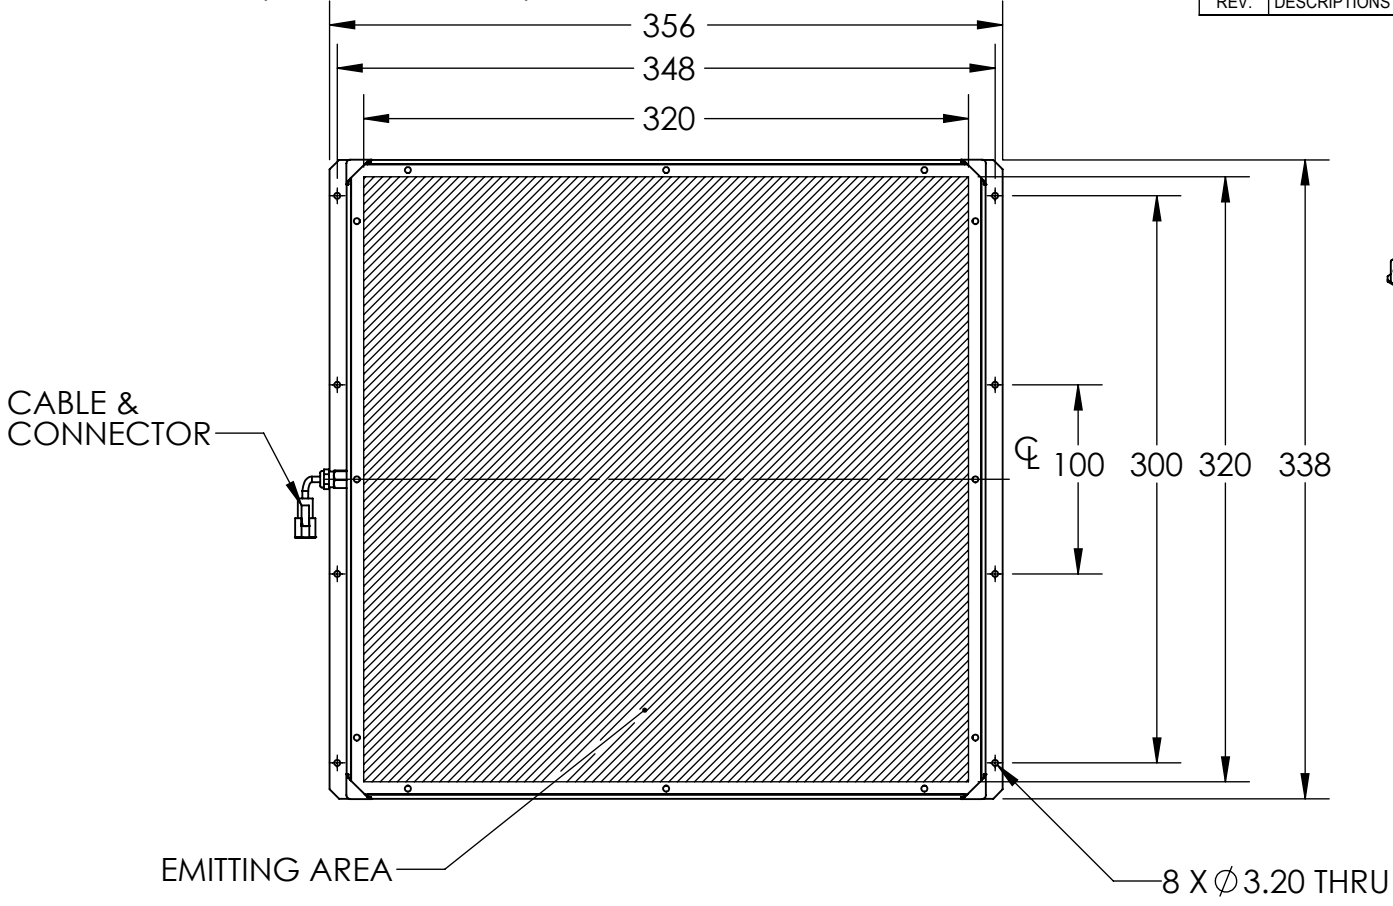

REVISIONS			
REV.	DESCRIPTIONS	EDIT BY	DATE:(d/m/y)

D
C
B
A

D
C
B
A

COLOR	WAVE LENGHT
RED:	630nm
GREEN:	525nm
BLUE:	470nm
WHITE:	--
IR 850:	850nm
IR 940:	940nm
UV:	375nm
RGB:	620nm/525nm/470nm

DESIGN BY	KB TAN	UNIT:	PRODUCT SERIES: BKM5 SERIES	
CHECK BY	KB TAN	MM		
DATE	13/01/2016	REVISION:	TITLE	DRAWING LAYOUT
MATERIAL	-	01	PART NO	BKM5-320X320-X
FINISHING	-	SCALE:	DWG NO	-
QTY	-	1 : 4	SHEET 1 OF 1	