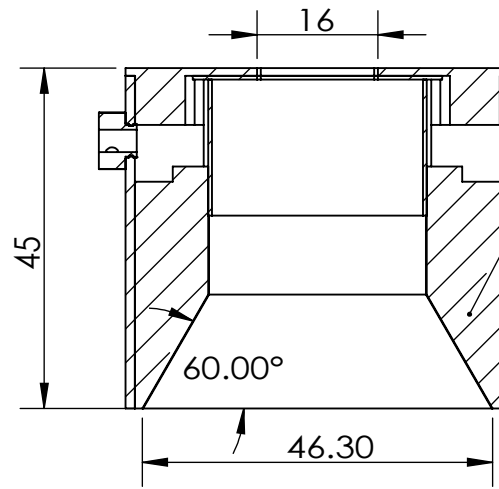

REVISIONS				
ZONE	REV.	DESCRIPTIONS	DATE	APP.

(CONNECTOR)
CABLE 50CM

COLOR	WAVE LENGHT
RED:	660nm
GREEN:	525nm
BLUE:	470nm
WHITE:	-
IR 850:	850nm
IR 940:	940nm
UV:	380-385nm
RGB:	660nm/525nm/470nm

DESIGN BY	CC OOI	UNIT:	PRODUCT SERIES: SLF3 SERIES		
CHECK BY	EH-LOH	MM			
DATE	05/12/2012	REVISION:			
MATERIAL	-	02	TITLE	DRAWING LAYOUT	
FINISHING	-	SCALE:	PART NO	SLF3-60-050-1-X	
QTY	-	1 : 1	DWG NO	-	
			COLOUR:	-	-
			VOLTAGE:	-	-
			CURRENT:	-	-
			POWER:	-	-
			SHEET 1 OF 1		