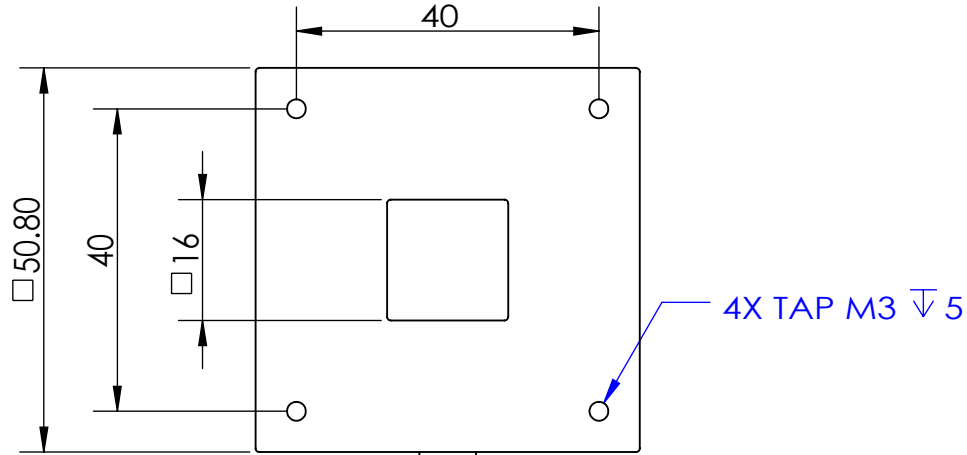

REVISIONS				
ZONE	REV.	DESCRIPTIONS	DATE	APP.

(CONNECTOR)
CABLE 50CM

COLOR	WAVE LENGHT
RED:	660nm
GREEN:	525nm
BLUE:	470nm
WHITE:	-
IR 850:	850nm
IR 940:	940nm
UV:	380-385nm
RGB:	660nm/525nm/470nm

DESIGN BY	CC OOI	UNIT:	PRODUCT SERIES: SLF3 SERIES		
CHECK BY	EH-LOH	MM			
DATE	05/12/2012	REVISION:			
MATERIAL	-	02	TITLE	DRAWING LAYOUT	
FINISHING	-	SCALE:	PART NO	SLF3-60-050-1-X	
QTY	-	1 : 1	DWG NO	-	
			COLOUR:	-	-
			VOLTAGE:	-	-
			CURRENT:	-	-
			POWER:	-	-
			SHEET 1 OF 1		