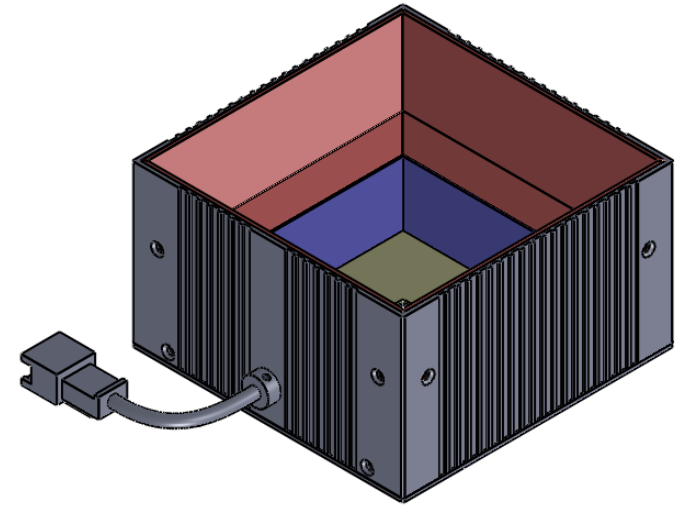

Phone +66 87 803 1661 | www.imRNasia.com | sale@imRNasia.com

REVISIONS				
ZONE	REV.	DESCRIPTIONS	DATE	APP.

(CONNECTOR)
CABLE 50CM

4X TAP M3 5

EMITTING SURFACE

COLOR	WAVE LENGHT
RED:	660nm
GREEN:	525nm
BLUE:	470nm
WHITE:	-
IR 850:	850nm
IR 940:	940nm
UV:	380-385nm
RGB:	660nm/525nm/470nm

DESIGN BY	CC OOI	UNIT:	PRODUCT SERIES: SLF3 SERIES				
CHECK BY	EH-LOH	MM					
DATE	05/12/2012	REVISION:	TITLE	DRAWING LAYOUT	COLOUR:	-	-
MATERIAL	-	02	PART NO	SLF3-60-070-1-X	VOLTAGE:	-	-
FINISHING	-	SCALE:	DWG NO	-	CURRENT:	-	-
QTY	-	1 : 1.5			POWER:	-	-
					SHEET 1 OF 1		