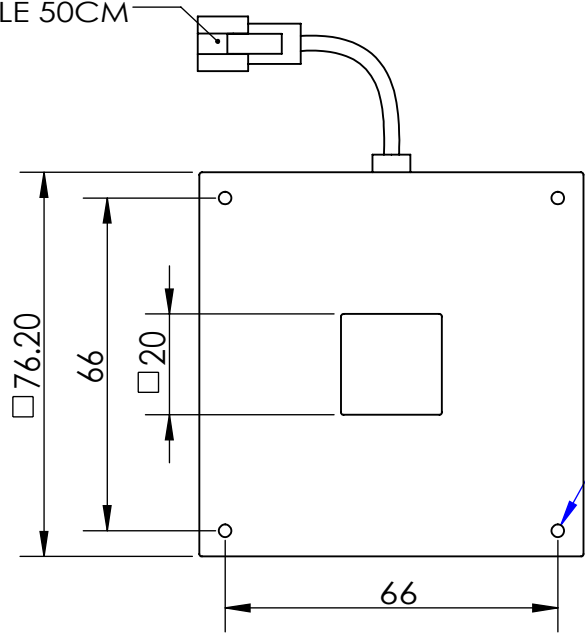

Phone +66 87 803 1661 | www.imRNasia.com | sale@imRNasia.com

REVISIONS				
ZONE	REV.	DESCRIPTIONS	DATE	APP.

(CONNECTOR)
CABLE 50CM

4X TAP M3 5

EMITTING SURFACE

COLOR	WAVE LENGHT
RED:	660nm
GREEN:	525nm
BLUE:	470nm
WHITE:	-
IR 850:	850nm
IR 940:	940nm
UV:	380-385nm
RGB:	660nm/525nm/470nm

DESIGN BY	CC OOI	UNIT:	PRODUCT SERIES: SLF3 SERIES				
CHECK BY	EH-LOH	MM					
DATE	05/12/2012	REVISION:	TITLE	DRAWING LAYOUT	COLOUR:	-	-
MATERIAL	-	02	PART NO	SLF3-60-070-1-X	VOLTAGE:	-	-
FINISHING	-	SCALE:	DWG NO	-	CURRENT:	-	-
QTY	-	1 : 1.5			POWER:	-	-
					SHEET 1 OF 1		