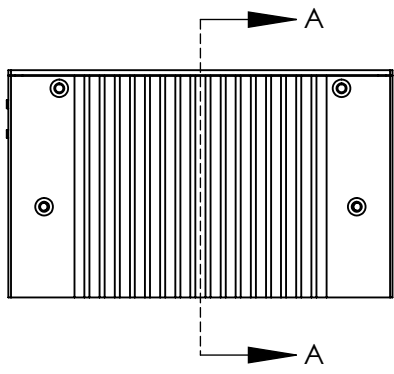

Phone +66 87 803 1661 | www.imRNasia.com | sale@imRNasia.com

REVISIONS				
ZONE	REV.	DESCRIPTIONS	DATE	APP.

(CONNECTOR)
CABLE 50CM

4X TAP M3 5

EMITTING SURFACE

COLOR	WAVE LENGHT
RED:	660nm
GREEN:	525nm
BLUE:	470nm
WHITE:	-
IR 850:	850nm
IR 940:	940nm
UV:	380-385nm
RGB:	660nm/525nm/470nm

DESIGN BY	CC OOI	UNIT:	PRODUCT SERIES: SLF3 SERIES				
CHECK BY	EH-LOH	MM					
DATE	05/12/2012	REVISION:	TITLE	DRAWING LAYOUT	COLOUR:	-	-
MATERIAL	-	02	PART NO	SLF3-60-070-1-X	VOLTAGE:	-	-
FINISHING	-	SCALE:	DWG NO	-	CURRENT:	-	-
QTY	-	1 : 1.5			POWER:	-	-
					SHEET 1 OF 1		