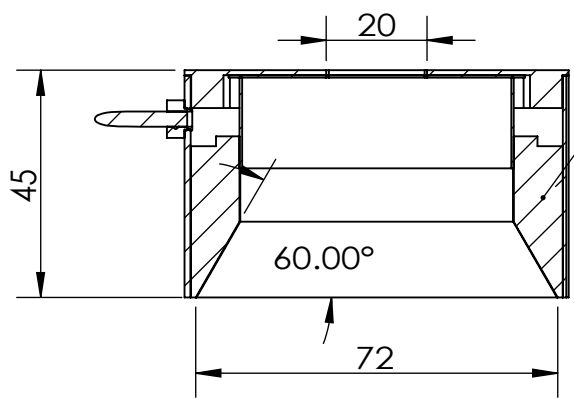

Phone +66 87 803 1661 | www.imRNasia.com | sale@imRNasia.com

REVISIONS				
ZONE	REV.	DESCRIPTIONS	DATE	APP.

(CONNECTOR)
CABLE 50CM

4X TAP M3 5

EMITTING SURFACE

COLOR	WAVE LENGHT
RED:	660nm
GREEN:	525nm
BLUE:	470nm
WHITE:	-
IR 850:	850nm
IR 940:	940nm
UV:	380-385nm
RGB:	660nm/525nm/470nm

DESIGN BY	CC OOI	UNIT:	PRODUCT SERIES: SLF3 SERIES				
CHECK BY	EH-LOH	MM					
DATE	05/12/2012	REVISION:	TITLE	DRAWING LAYOUT	COLOUR:	-	-
MATERIAL	-	02	PART NO	SLF3-60-070-1-X	VOLTAGE:	-	-
FINISHING	-	SCALE:	DWG NO	-	CURRENT:	-	-
QTY	-	1 : 1.5			POWER:	-	-
					SHEET 1 OF 1		