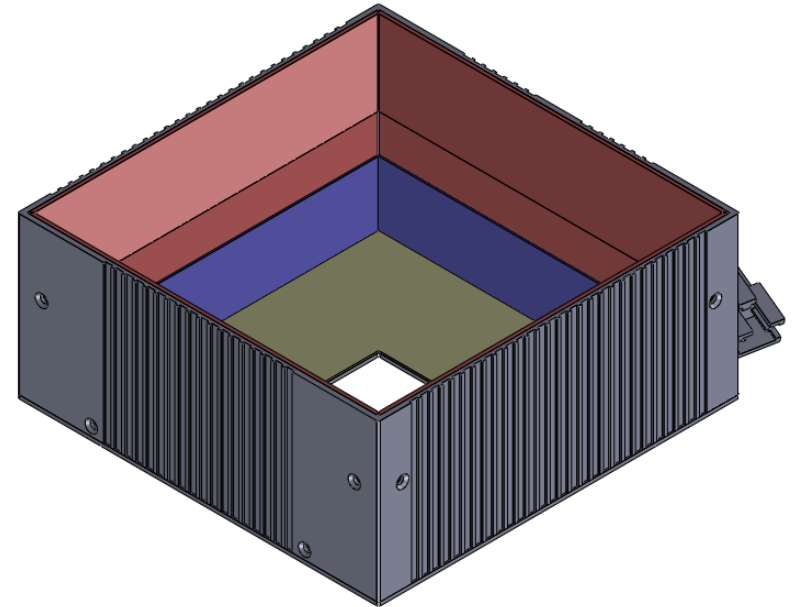

REVISIONS				
ZONE	REV.	DESCRIPTIONS	DATE	APP.

(CONNECTOR)
CABLE 50CM

COLOR	WAVE LENGHT
RED:	660nm
GREEN:	525nm
BLUE:	470nm
WHITE:	-
IR 850:	850nm
IR 940:	940nm
UV:	380-385nm
RGB:	660nm/525nm/470nm

DESIGN BY	CC OOI	UNIT:	PRODUCT SERIES: SLF3 SERIES				
CHECK BY	EH-LOH	MM					
DATE	05/12/2012	REVISION:	TITLE	DRAWING LAYOUT	COLOUR:	-	-
MATERIAL	-	02	PART NO	SLF3-60-100-1-X	VOLTAGE:	-	-
FINISHING	-	SCALE:	DWG NO	-	CURRENT:	-	-
QTY	-	1 : 2			POWER:	-	-
						SHEET 1 OF 1	