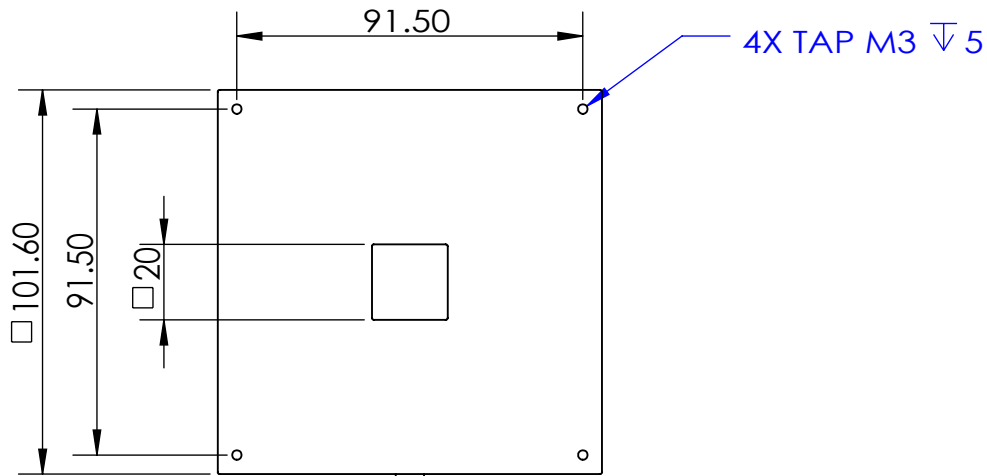

REVISIONS				
ZONE	REV.	DESCRIPTIONS	DATE	APP.

(CONNECTOR)
CABLE 50CM

COLOR	WAVE LENGHT
RED:	660nm
GREEN:	525nm
BLUE:	470nm
WHITE:	-
IR 850:	850nm
IR 940:	940nm
UV:	380-385nm
RGB:	660nm/525nm/470nm

DESIGN BY	CC OOI	UNIT:	PRODUCT SERIES: SLF3 SERIES				
CHECK BY	EH-LOH	MM					
DATE	05/12/2012	REVISION:	TITLE	DRAWING LAYOUT	COLOUR:	-	-
MATERIAL	-	02	PART NO	SLF3-60-100-1-X	VOLTAGE:	-	-
FINISHING	-	SCALE:	DWG NO	-	CURRENT:	-	-
QTY	-	1 : 2			POWER:	-	-
						SHEET 1 OF 1	