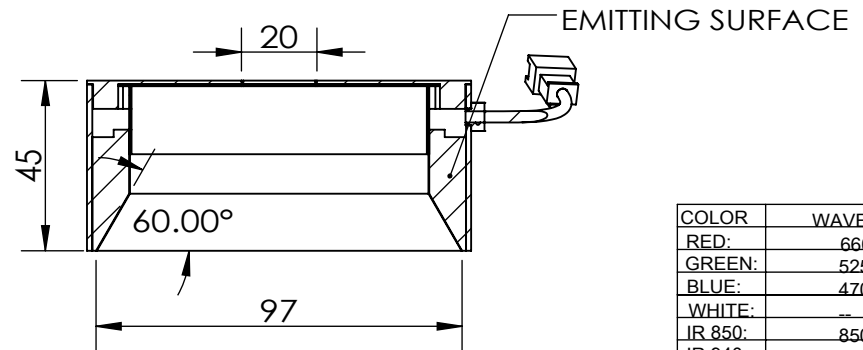

REVISIONS				
ZONE	REV.	DESCRIPTIONS	DATE	APP.

(CONNECTOR)
CABLE 50CM

COLOR	WAVE LENGHT
RED:	660nm
GREEN:	525nm
BLUE:	470nm
WHITE:	-
IR 850:	850nm
IR 940:	940nm
UV:	380-385nm
RGB:	660nm/525nm/470nm

DESIGN BY	CC OOI	UNIT:	PRODUCT SERIES: SLF3 SERIES				
CHECK BY	EH-LOH	MM					
DATE	05/12/2012	REVISION:	TITLE	DRAWING LAYOUT	COLOUR:	-	-
MATERIAL	-	02	PART NO	SLF3-60-100-1-X	VOLTAGE:	-	-
FINISHING	-	SCALE:	DWG NO	-	CURRENT:	-	-
QTY	-	1 : 2			POWER:	-	-
						SHEET 1 OF 1	