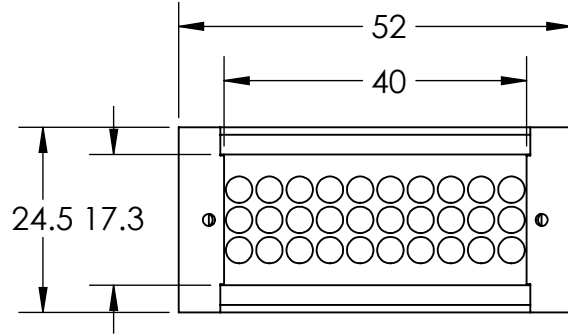

REVISIONS				
ZONE	REV.	DESCRIPTIONS	DATE	APP.

2X TAP M3 ∇ 4
(ON 2 SIDES)

ADJUSTABLE RANGE
34.6

2X M3 ADJUSTABLE NUT

CABLE & CONNECTOR

DESIGN BY	KB TAN	UNIT: MM	PRODUCT SERIES: BL SERIES		
CHECK BY	KB TAN				
DATE	06/01/2016	REVISION: 01	TITLE	DRAWING LAYOUT	COLOUR: - -
MATERIAL	-	SCALE: 1 : 1	PART NO	BL00-040-3-X	VOLTAGE: - -
FINISHING	-		DWG NO	-	CURRENT: - -
QTY	-				POWER: - -
					SHEET 1 OF 1