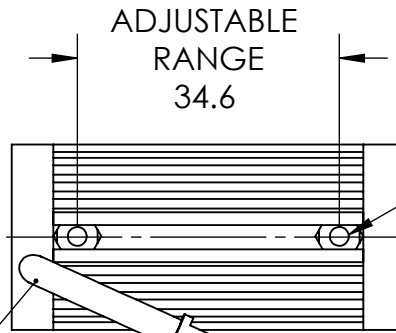

REVISIONS				
ZONE	REV.	DESCRIPTIONS	DATE	APP.

2X TAP M3 ∇ 4
(ON 2 SIDES)

ADJUSTABLE RANGE
34.6

2X M3 ADJUSTABLE NUT

CABLE & CONNECTOR

DESIGN BY	KB TAN	UNIT: MM	PRODUCT SERIES: BL SERIES		
CHECK BY	KB TAN				
DATE	06/01/2016	REVISION: 01	TITLE	DRAWING LAYOUT	COLOUR: - -
MATERIAL	-	SCALE: 1 : 1	PART NO	BL00-040-3-X	VOLTAGE: - -
FINISHING	-		DWG NO	-	CURRENT: - -
QTY	-				POWER: - -
					SHEET 1 OF 1