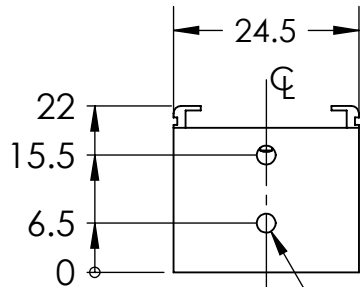

REVISIONS				
ZONE	REV.	DESCRIPTIONS	DATE	APP.

2X TAP M3 ∇ 4
(ON 2 SIDES)

ADJUSTABLE RANGE
34.6

2X M3 ADJUSTABLE NUT

CABLE & CONNECTOR

DESIGN BY	KB TAN	UNIT: MM	PRODUCT SERIES: BL SERIES		
CHECK BY	KB TAN				
DATE	06/01/2016	REVISION: 01	TITLE	DRAWING LAYOUT	COLOUR: - -
MATERIAL	-	SCALE: 1 : 1	PART NO	BL00-040-3-X	VOLTAGE: - -
FINISHING	-		DWG NO	-	CURRENT: - -
QTY	-				POWER: - -
					SHEET 1 OF 1