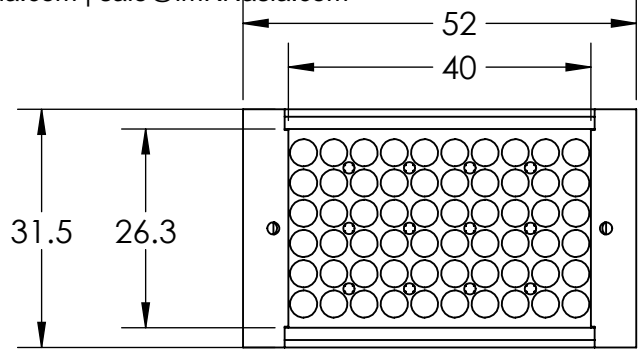

REVISIONS				
ZONE	REV.	DESCRIPTIONS	DATE	APP.

2X TAP M3 ∇ 4
 (ON 2 SIDES)

ADJUSTABLE RANGE
 34.6

CABLE & CONNECTOR

DESIGN BY	KB TAN	UNIT:	PRODUCT SERIES: LBRX SERIES		
CHECK BY	KB TAN	MM			
DATE	06/01/2016	REVISION:	TITLE	DRAWING LAYOUT	COLOUR: - -
MATERIAL	-	01	PART NO	BL00-040-6-X	VOLTAGE: - -
FINISHING	-	SCALE:	DWG NO	-	CURRENT: - -
QTY	-	2 : 1	POWER: - -		
					SHEET 1 OF 1