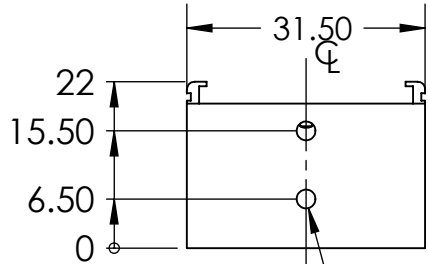

REVISIONS				
ZONE	REV.	DESCRIPTIONS	DATE	APP.

2X TAP M3 ∇ 4
 (ON 2 SIDES)

ADJUSTABLE RANGE
 34.6

CABLE & CONNECTOR

DESIGN BY	KB TAN	UNIT:	PRODUCT SERIES: LBRX SERIES		
CHECK BY	KB TAN	MM			
DATE	06/01/2016	REVISION:	TITLE	DRAWING LAYOUT	COLOUR: - -
MATERIAL	-	01	PART NO	BL00-040-6-X	VOLTAGE: - -
FINISHING	-	SCALE:	DWG NO	-	CURRENT: - -
QTY	-	2 : 1	POWER: - -		
					SHEET 1 OF 1