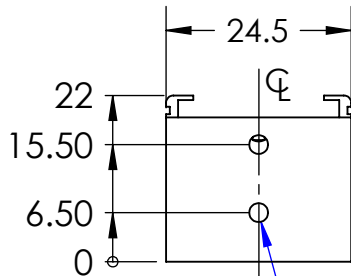

REVISIONS				
ZONE	REV.	DESCRIPTIONS	DATE	APP.

2X TAP M3 ∇ 4
(ON 2 SIDES)

ADJUSTABLE RANGE
74.65

2X M3 ADJUSTABLE NUT

CABLE & CONNECTOR

DESIGN BY	KB TAN	UNIT:	PRODUCT SERIES: BL SERIES		
CHECK BY	KB TAN	MM			
DATE	06/01/2016	REVISION:	TITLE	DRAWING LAYOUT	COLOUR: - -
MATERIAL	-	01	PART NO	BL00-080-3-X	VOLTAGE: - -
FINISHING	-	SCALE:	DWG NO	-	CURRENT: - -
QTY	-	1 : 1			POWER: - -
					SHEET 1 OF 1