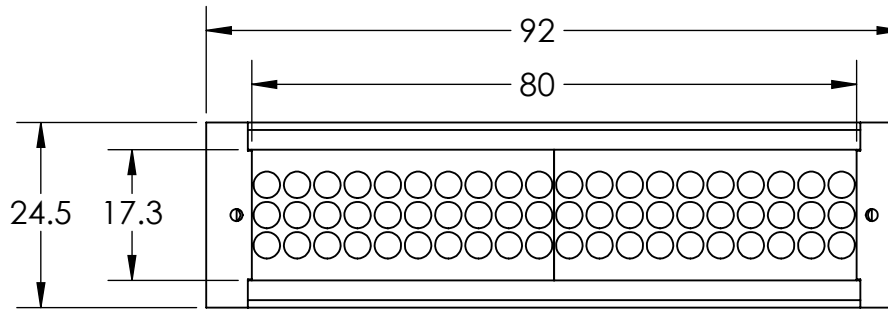

REVISIONS				
ZONE	REV.	DESCRIPTIONS	DATE	APP.

2X TAP M3 ∇ 4
(ON 2 SIDES)

ADJUSTABLE RANGE
74.65

2X M3 ADJUSTABLE NUT

CABLE & CONNECTOR

DESIGN BY	KB TAN	UNIT:	PRODUCT SERIES: BL SERIES		
CHECK BY	KB TAN	MM			
DATE	06/01/2016	REVISION:	TITLE	DRAWING LAYOUT	COLOUR: - -
MATERIAL	-	01	PART NO	BL00-080-3-X	VOLTAGE: - -
FINISHING	-	SCALE:	DWG NO	-	CURRENT: - -
QTY	-	1 : 1			POWER: - -
					SHEET 1 OF 1