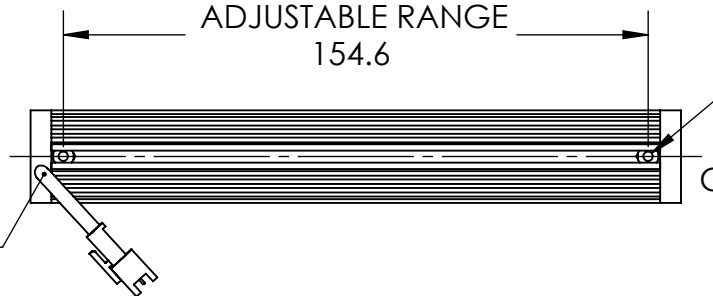

REVISIONS				
ZONE	REV.	DESCRIPTIONS	DATE	APP.

2X TAP M3 ∇ 4
(ON 2 SIDES)

ADJUSTABLE RANGE
154.6

2X M3 ADJUSTABLE NUT

CABLE & CONNECTOR

DESIGN BY	KB TAN	UNIT: MM	PRODUCT SERIES: BL SERIES					
CHECK BY	KB TAN							
DATE	06/01/2016	REVISION:	TITLE	DRAWING LAYOUT	COLOUR:	-	-	
MATERIAL	-	01	PART NO	BL00-160-3-X	VOLTAGE:	-	-	
FINISHING	-	SCALE:	DWG NO	-	CURRENT:	-	-	
QTY	-	2 : 1				POWER:	-	-
					SHEET 1 OF 1			