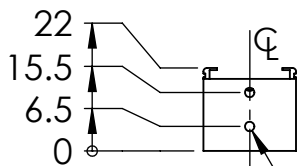

REVISIONS				
ZONE	REV.	DESCRIPTIONS	DATE	APP.

2X TAP M3 ∇ 4
(ON 2 SIDES)

ADJUSTABLE RANGE
154.6

2X M3 ADJUSTABLE NUT

CABLE & CONNECTOR

DESIGN BY	KB TAN	UNIT: MM	PRODUCT SERIES: BL SERIES					
CHECK BY	KB TAN							
DATE	06/01/2016	REVISION:	TITLE	DRAWING LAYOUT	COLOUR:	-	-	
MATERIAL	-	01	PART NO	BL00-160-3-X	VOLTAGE:	-	-	
FINISHING	-	SCALE:	DWG NO	-	CURRENT:	-	-	
QTY	-	2 : 1				POWER:	-	-
					SHEET 1 OF 1			