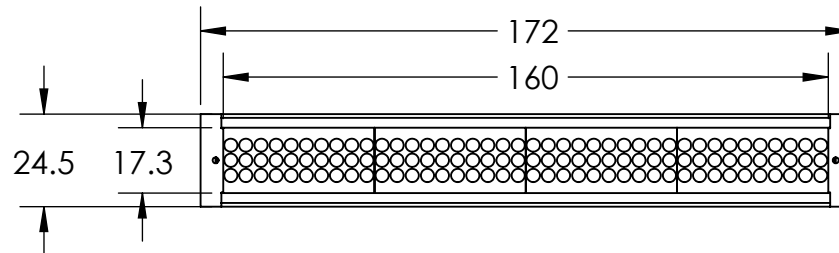

REVISIONS				
ZONE	REV.	DESCRIPTIONS	DATE	APP.

2X TAP M3 ∇ 4
(ON 2 SIDES)

ADJUSTABLE RANGE
154.6

2X M3 ADJUSTABLE NUT

CABLE & CONNECTOR

DESIGN BY	KB TAN	UNIT: MM	PRODUCT SERIES: BL SERIES					
CHECK BY	KB TAN							
DATE	06/01/2016	REVISION:	TITLE	DRAWING LAYOUT	COLOUR:	-	-	
MATERIAL	-	01	PART NO	BL00-160-3-X	VOLTAGE:	-	-	
FINISHING	-	SCALE:	DWG NO	-	CURRENT:	-	-	
QTY	-	2 : 1				POWER:	-	-
					SHEET 1 OF 1			