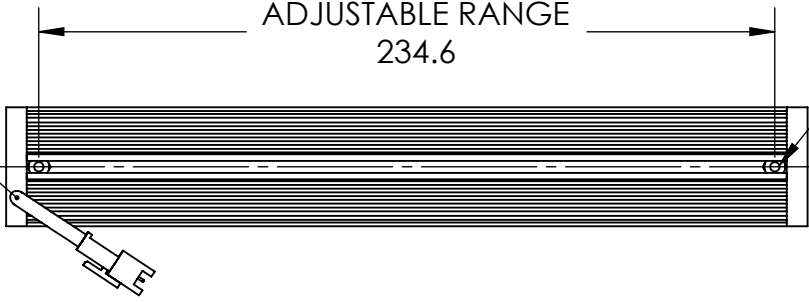

REVISIONS				
ZONE	REV.	DESCRIPTIONS	DATE	APP.

2XTAP M3 ∇ 4  
(ON 2 SIDES)

ADJUSTABLE RANGE  
234.6

CABLE & CONNECTOR

2X M3 ADJUSTABLE NUT

DESIGN BY	KB TAN	UNIT: MM	PRODUCT SERIES: BL SERIES		
CHECK BY	KB TAN				
DATE	06/01/2016	REVISION: 01	TITLE	DRAWING LAYOUT	COLOUR: - -
MATERIAL	-	SCALE: 1:2	PART NO	BL00-240-6-X	VOLTAGE: - -
FINISHING	-		DWG NO	-	CURRENT: - -
QTY	-				POWER: - -
					SHEET 1 OF 1