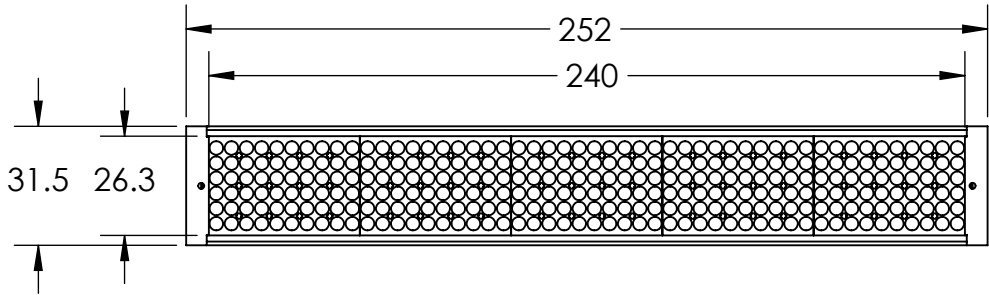

REVISIONS				
ZONE	REV.	DESCRIPTIONS	DATE	APP.

2XTAP M3 ∇ 4  
(ON 2 SIDES)

ADJUSTABLE RANGE  
234.6

CABLE & CONNECTOR

2X M3 ADJUSTABLE NUT

DESIGN BY	KB TAN	UNIT: MM	PRODUCT SERIES: BL SERIES		
CHECK BY	KB TAN				
DATE	06/01/2016	REVISION: 01	TITLE	DRAWING LAYOUT	COLOUR: - -
MATERIAL	-	SCALE: 1:2	PART NO	BL00-240-6-X	VOLTAGE: - -
FINISHING	-		DWG NO	-	CURRENT: - -
QTY	-				POWER: - -
					SHEET 1 OF 1