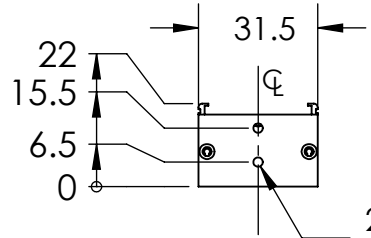

REVISIONS				
ZONE	REV.	DESCRIPTIONS	DATE	APP.

2XTAP M3 ∇ 4  
(ON 2 SIDES)

ADJUSTABLE RANGE  
234.6

CABLE & CONNECTOR

2X M3 ADJUSTABLE NUT

DESIGN BY	KB TAN	UNIT: MM	PRODUCT SERIES: BL SERIES		
CHECK BY	KB TAN				
DATE	06/01/2016	REVISION: 01	TITLE	DRAWING LAYOUT	COLOUR: - -
MATERIAL	-	SCALE: 1:2	PART NO	BL00-240-6-X	VOLTAGE: - -
FINISHING	-		DWG NO	-	CURRENT: - -
QTY	-				POWER: - -
					SHEET 1 OF 1