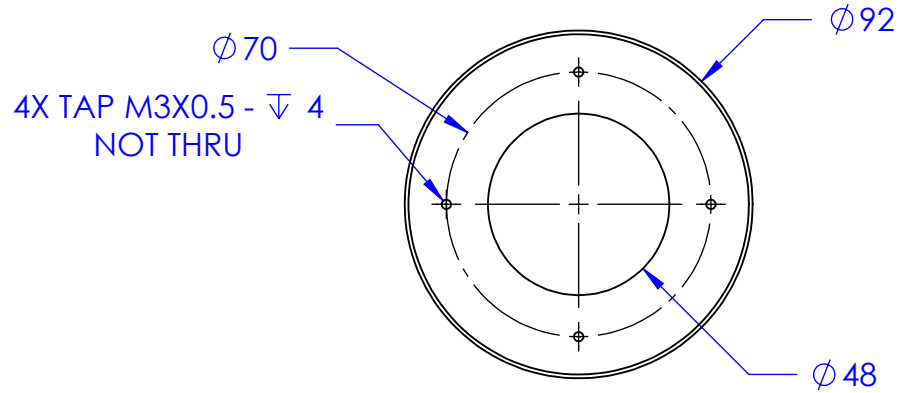

REVISIONS				
ZONE	REV.	DESCRIPTIONS	DATE	APP.

COLOR	WAVE LENGHT
RED:	660nm
GREEN:	525nm
BLUE:	470nm
WHITE:	--
IR 850:	850nm
IR 940:	940nm
UV:	380-385nm
RGB:	660nm/525nm/470nm

DESIGN BY	KB TAN	UNIT: MM	PRODUCT SERIES: RL SERIES					
CHECK BY	KB TAN							
DATE	02/07/2015	REVISION:	TITLE	DRAWING LAYOUT	COLOUR:	-	-	
MATERIAL	-	02	PART NO	RL30-090-X	VOLTAGE:	-	-	
FINISHING	-	SCALE:	DWG NO	-	CURRENT:	-	-	
QTY	-	1 : 1.3				POWER:	-	-
					SHEET 1 OF 1			