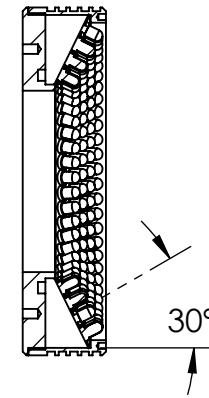

REVISIONS				
ZONE	REV.	DESCRIPTIONS	DATE	APP.

COLOR	WAVE LENGHT
RED:	660nm
GREEN:	525nm
BLUE:	470nm
WHITE:	--
IR 850:	850nm
IR 940:	940nm
UV:	380-385nm
RGB:	660nm/525nm/470nm

DESIGN BY	KB TAN	UNIT: MM	PRODUCT SERIES: RL SERIES					
CHECK BY	KB TAN							
DATE	02/07/2015	REVISION:	TITLE	DRAWING LAYOUT	COLOUR:	-	-	
MATERIAL	-	02	PART NO	RL30-090-X	VOLTAGE:	-	-	
FINISHING	-	SCALE:	DWG NO	-	CURRENT:	-	-	
QTY	-	1 : 1.3				POWER:	-	-
					SHEET 1 OF 1			