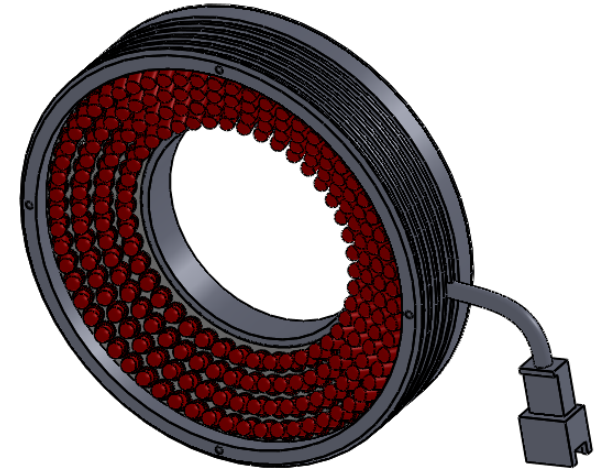

REVISIONS				
ZONE	REV.	DESCRIPTIONS	DATE	APP.

COLOR	WAVE LENGHT
RED:	660nm
GREEN:	525nm
BLUE:	470nm
WHITE:	--
IR 850:	850nm
IR 940:	940nm
UV:	380-385nm
RGB:	660nm/525nm/470nm

DESIGN BY	KB TAN	UNIT: MM	PRODUCT SERIES: RL SERIES					
CHECK BY	KB TAN							
DATE	02/07/2015	REVISION:	TITLE	DRAWING LAYOUT	COLOUR:	-	-	
MATERIAL	-	02	PART NO	RL30-090-X	VOLTAGE:	-	-	
FINISHING	-	SCALE:	DWG NO	-	CURRENT:	-	-	
QTY	-	1 : 1.3				POWER:	-	-
					SHEET 1 OF 1			