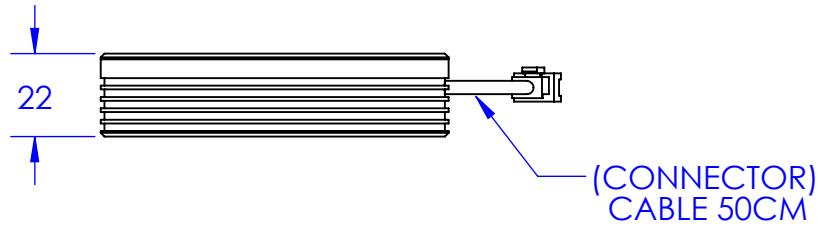

REVISIONS				
ZONE	REV.	DESCRIPTIONS	DATE	APP.

COLOR	WAVE LENGHT
RED:	660nm
GREEN:	525nm
BLUE:	470nm
WHITE:	--
IR 850:	850nm
IR 940:	940nm
UV:	380-385nm
RGB:	660nm/525nm/470nm

DESIGN BY	KB TAN	UNIT: MM	PRODUCT SERIES: RL SERIES					
CHECK BY	KB TAN							
DATE	02/07/2015	REVISION:	TITLE	DRAWING LAYOUT	COLOUR:	-	-	
MATERIAL	-	02	PART NO	RL30-090-X	VOLTAGE:	-	-	
FINISHING	-	SCALE:	DWG NO	-	CURRENT:	-	-	
QTY	-	1 : 1.3				POWER:	-	-
					SHEET 1 OF 1			