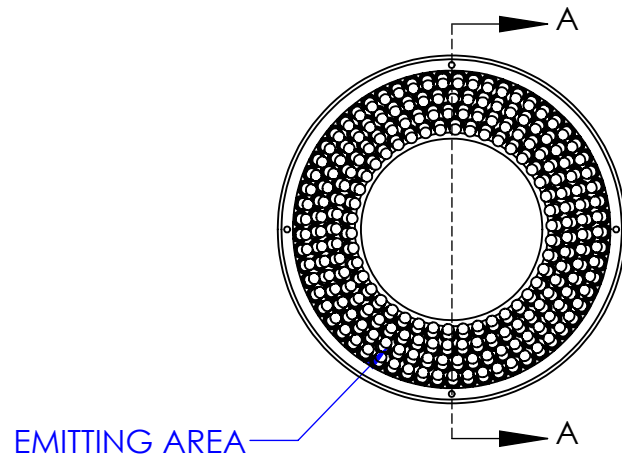

REVISIONS				
ZONE	REV.	DESCRIPTIONS	DATE	APP.

COLOR	WAVE LENGHT
RED:	660nm
GREEN:	525nm
BLUE:	470nm
WHITE:	--
IR 850:	850nm
IR 940:	940nm
UV:	380-385nm
RGB:	660nm/525nm/470nm

DESIGN BY	KB TAN	UNIT: MM	PRODUCT SERIES: RL SERIES					
CHECK BY	KB TAN							
DATE	02/07/2015	REVISION:	TITLE	DRAWING LAYOUT	COLOUR:	-	-	
MATERIAL	-	02	PART NO	RL30-090-X	VOLTAGE:	-	-	
FINISHING	-	SCALE:	DWG NO	-	CURRENT:	-	-	
QTY	-	1 : 1.3				POWER:	-	-
					SHEET 1 OF 1			