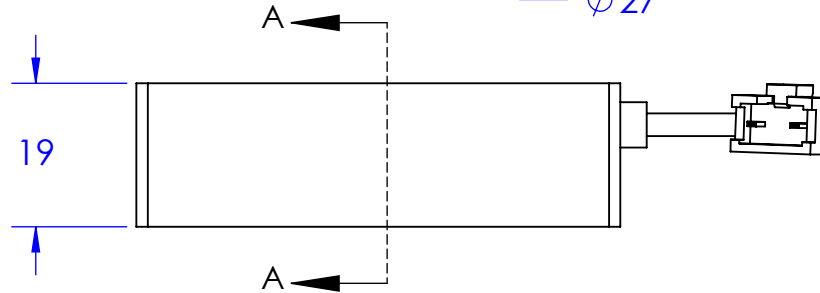

REVISIONS				
ZONE	REV.	DESCRIPTIONS	DATE	APP.

DESIGN BY	DS CHAN	UNIT:	PRODUCT SERIES: RLQ SERIES				
CHECK BY	DS CHAN	MM					
DATE	15/05/2014	REVISION:	TITLE	DRAWING LAYOUT	COLOUR:	-	-
MATERIAL	-	02	PART NO	RLQ00-060-X	VOLTAGE:	-	-
FINISHING	-	SCALE:	DWG NO	-	CURRENT:	-	-
QTY	-	1:1			POWER:	-	-
						SHEET 1 OF 1	