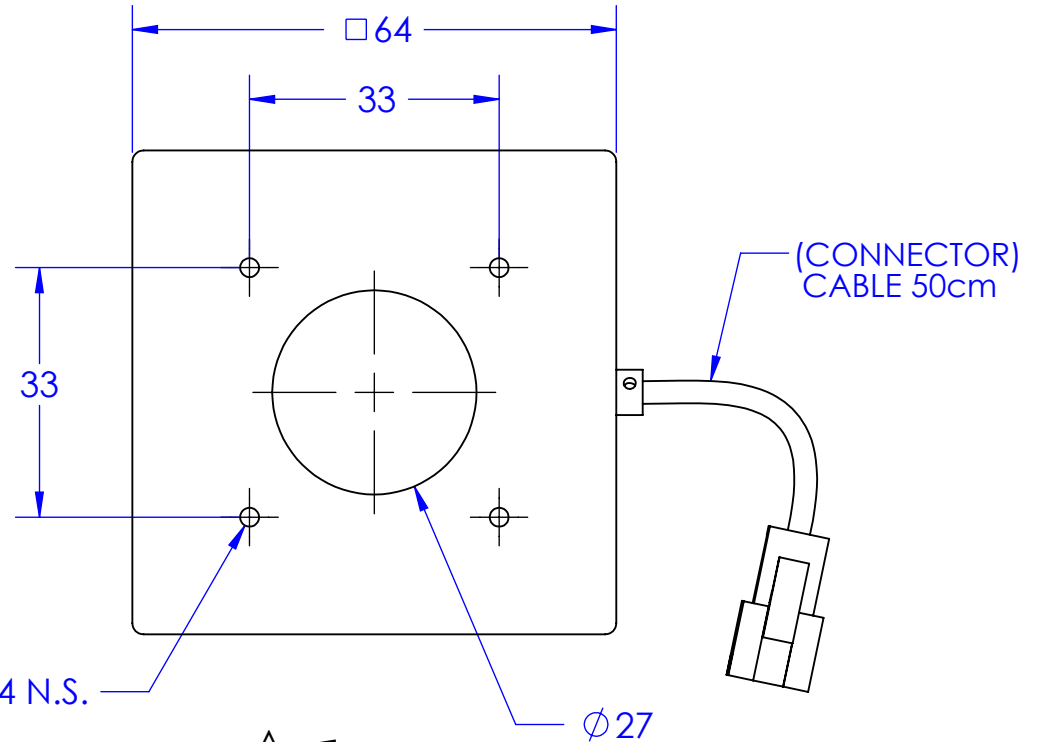

REVISIONS				
ZONE	REV.	DESCRIPTIONS	DATE	APP.

DESIGN BY	DS CHAN	UNIT:	PRODUCT SERIES: RLQ SERIES				
CHECK BY	DS CHAN	MM					
DATE	15/05/2014	REVISION:	TITLE	DRAWING LAYOUT	COLOUR:	-	-
MATERIAL	-	02	PART NO	RLQ00-060-X	VOLTAGE:	-	-
FINISHING	-	SCALE:	DWG NO	-	CURRENT:	-	-
QTY	-	1:1			POWER:	-	-
						SHEET 1 OF 1	