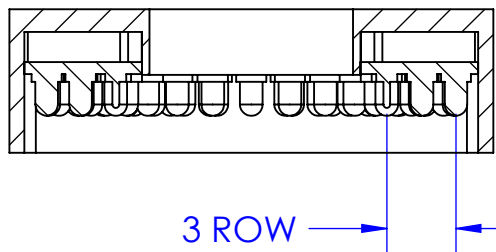

REVISIONS				
ZONE	REV.	DESCRIPTIONS	DATE	APP.

DESIGN BY	DS CHAN	UNIT:	PRODUCT SERIES: RLQ SERIES				
CHECK BY	DS CHAN	MM					
DATE	15/05/2014	REVISION:	TITLE	DRAWING LAYOUT	COLOUR:	-	-
MATERIAL	-	02	PART NO	RLQ00-060-X	VOLTAGE:	-	-
FINISHING	-	SCALE:	DWG NO	-	CURRENT:	-	-
QTY	-	1:1			POWER:	-	-
						SHEET 1 OF 1	