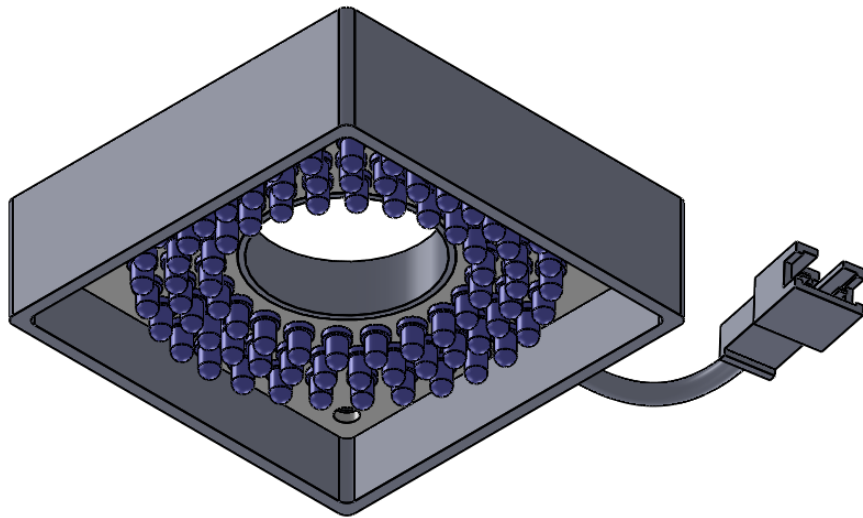

REVISIONS				
ZONE	REV.	DESCRIPTIONS	DATE	APP.

DESIGN BY	DS CHAN	UNIT:	PRODUCT SERIES: RLQ SERIES				
CHECK BY	DS CHAN	MM					
DATE	15/05/2014	REVISION:	TITLE	DRAWING LAYOUT	COLOUR:	-	-
MATERIAL	-	02	PART NO	RLQ00-060-X	VOLTAGE:	-	-
FINISHING	-	SCALE:	DWG NO	-	CURRENT:	-	-
QTY	-	1:1			POWER:	-	-
						SHEET 1 OF 1	