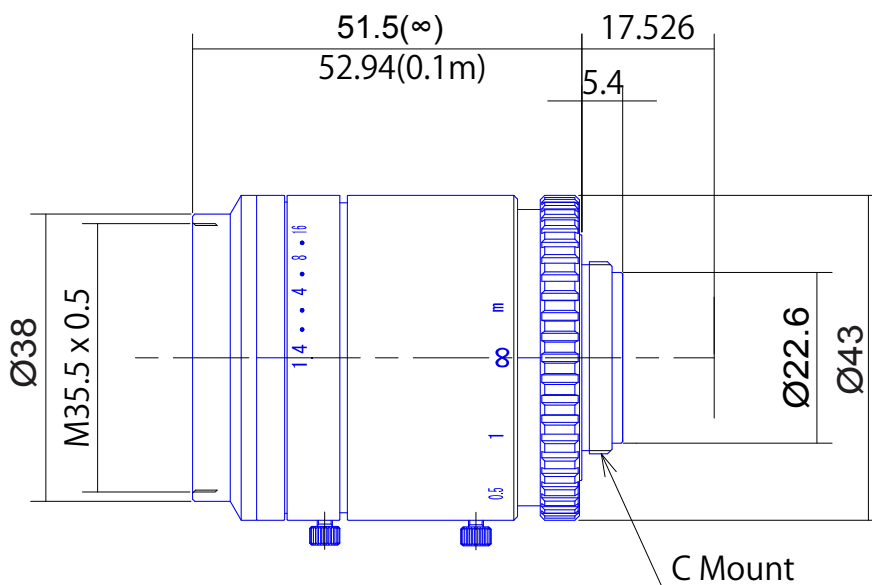

High Resolution Megapixel Lenses

**Item No. GMTHR412514MCN**

ITEM NO.	GMTHR412514MCN
Focal Length	12.7 (mm)
Iris Range	F1.44 - 16
Angle of View (H x V x D)	56.45° x 42.51° x 67.59°
MOD	0.1 (m)
Filter Thread	M35.5, P=0.5
Dimension (D x L)	$\varnothing 43$ x 52.94 (mm)
Weight	- (g)
Notes	-